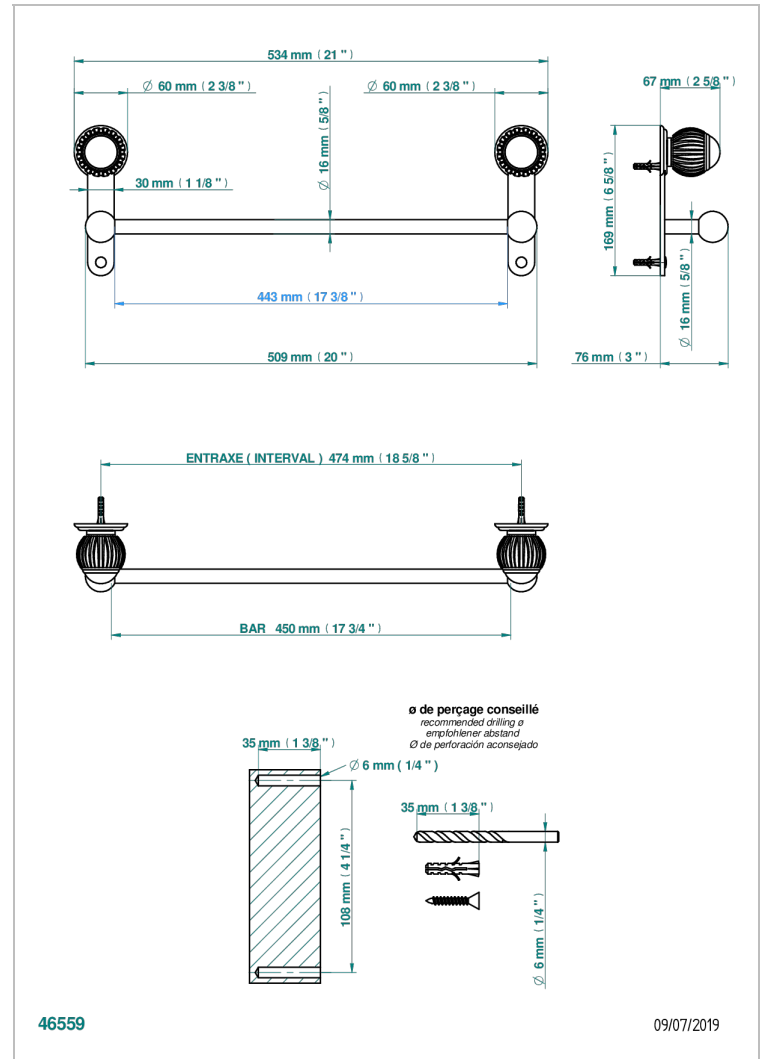

# VOGUE MALACHITE

A8M-514/45

Single towel rail, fixed rail, length: 450 mm

THG<sup>®</sup>  
PARIS

## CARACTERÍSTICAS

- Vogue Malachite
- Single towel rail, fixed rail, length: 450 mm