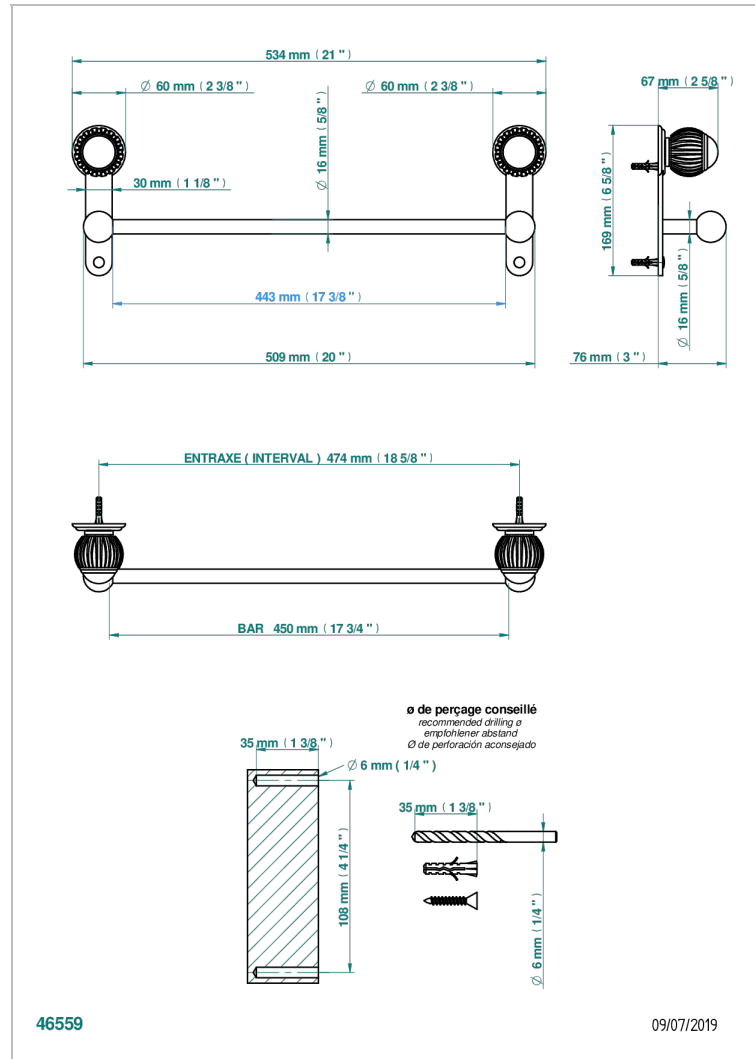

VOGUE MALACHITE

A8M-514/45

Single towel rail, fixed rail, length: 450 mm

CHARACTERISTIC

- Vogue Malachite
- Single towel rail, fixed rail, length: 450 mm

AVAILABLE FINITIONS

Antique nickel - H28
Black ceram - D30
Blush PVD - H62
Brass color PVD - H49
Brown bronze color PVD - F33
Gold color PVD - H52