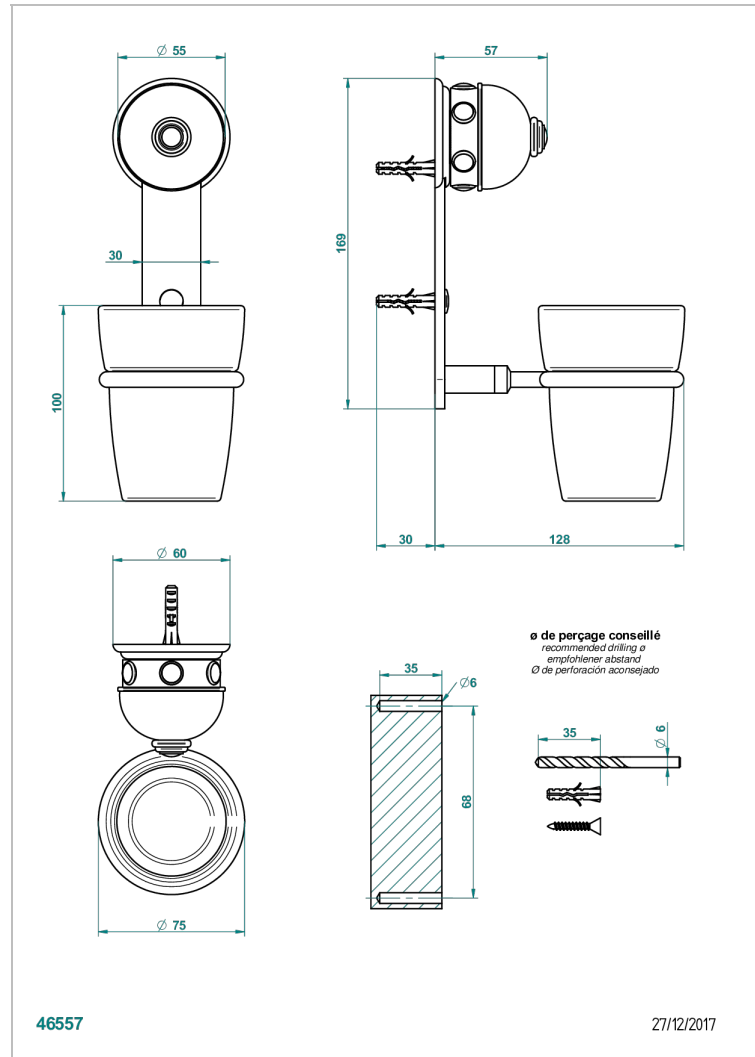

# SULLY LAPIS LAZULI

A1W-536

Tumbler holder, wall mounted

THG<sup>®</sup>  
PARIS

## CHARACTERISTIC

- Sully Lapis Lazuli
- Tumbler holder, wall mounted