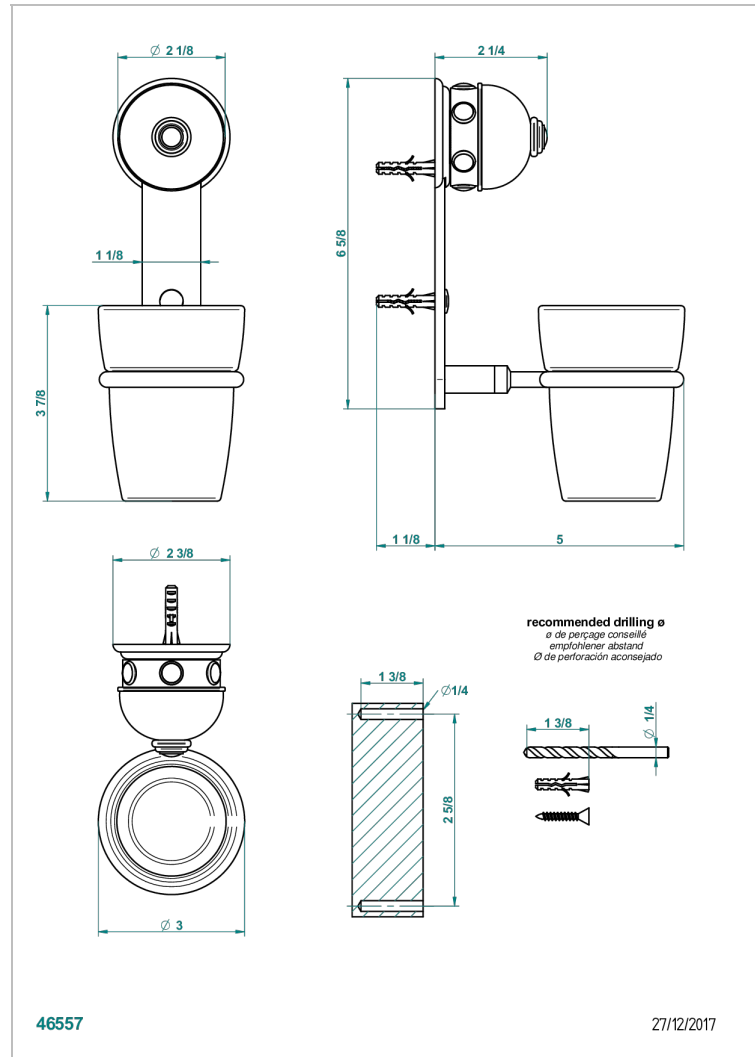

# SULLY LAPIS LAZULI

A1W-536

Tumbler holder, wall mounted

THG<sup>®</sup>  
PARIS

## CHARACTERISTIC

- Sully Lapis Lazuli
- Tumbler holder, wall mounted