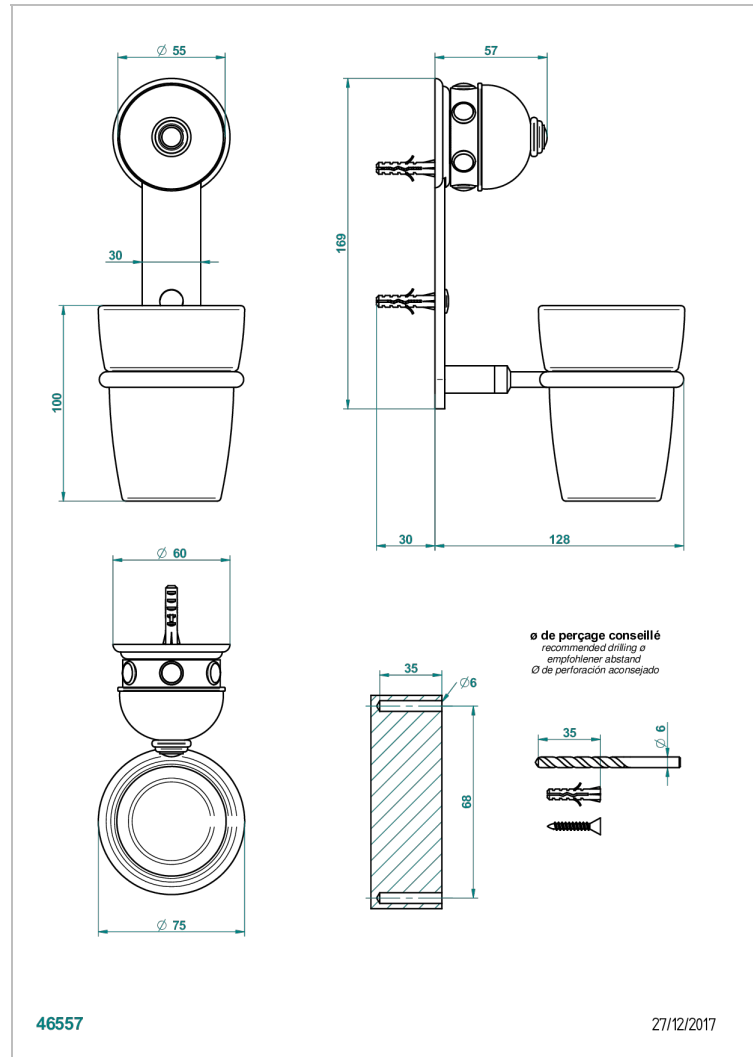

SULLY LAPIS LAZULI

A1W-536

Wall mounted glass tumbler and holder

THG[®]
PARIS

CHARACTERISTIC

- Sully Lapis Lazuli
- Wall mounted glass tumbler and holder

AVAILABLE FINITIONS

Antique nickel - H28
Black ceram - D30
Blush PVD - H62
Brass color PVD - H49
Brown bronze color PVD - F33
Gold color PVD - H52