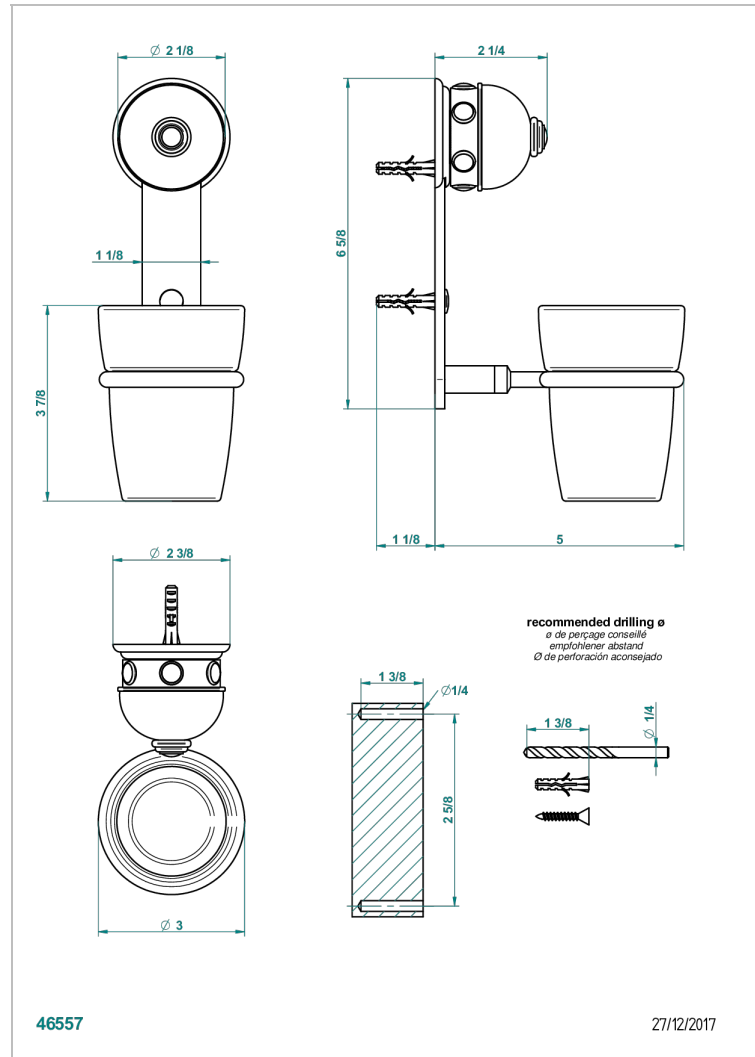

SULLY LAPIS LAZULI

A1W-536

Wall mounted glass tumbler and holder

CHARACTERISTIC

- Sully Lapis Lazuli
- Wall mounted glass tumbler and holder

AVAILABLE FINITIONS

Antique nickel - H28
Black ceram - D30
Blush PVD - H62
Brass color PVD - H49
Brown bronze color PVD - F33
Gold color PVD - H52