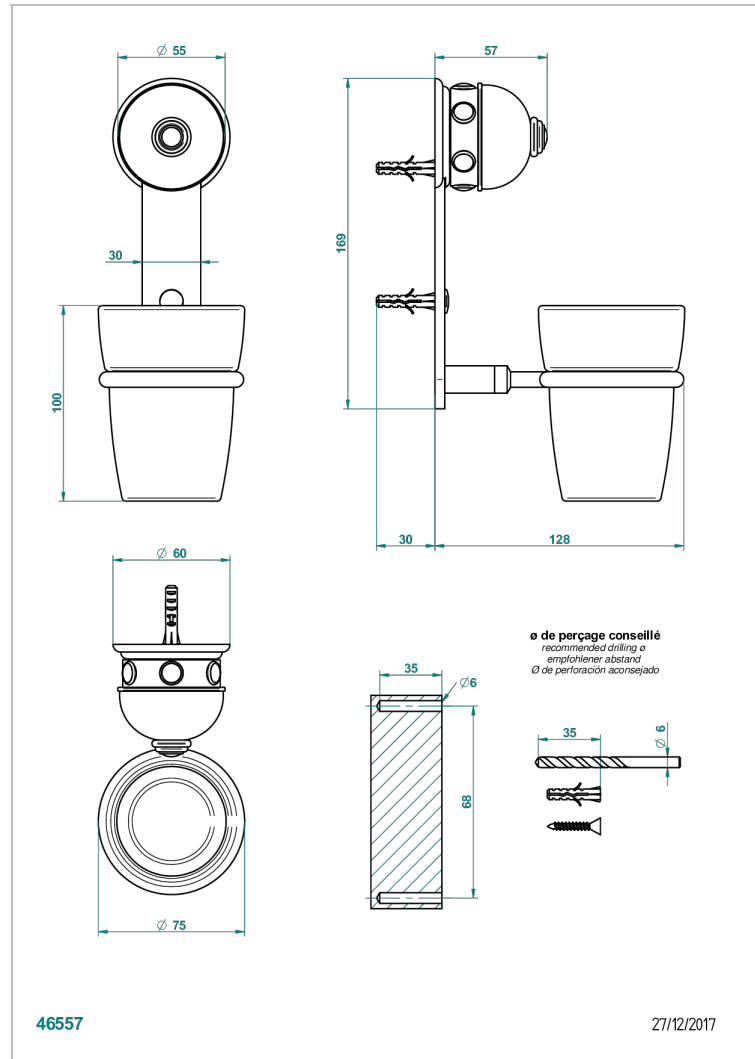

# SULLY LAPIS LAZULI

A1W-536

Wall mounted glass tumbler and holder

THG<sup>®</sup>  
PARIS

## CHARACTERISTIC

- Sully Lapis Lazuli
- Wall mounted glass tumbler and holder