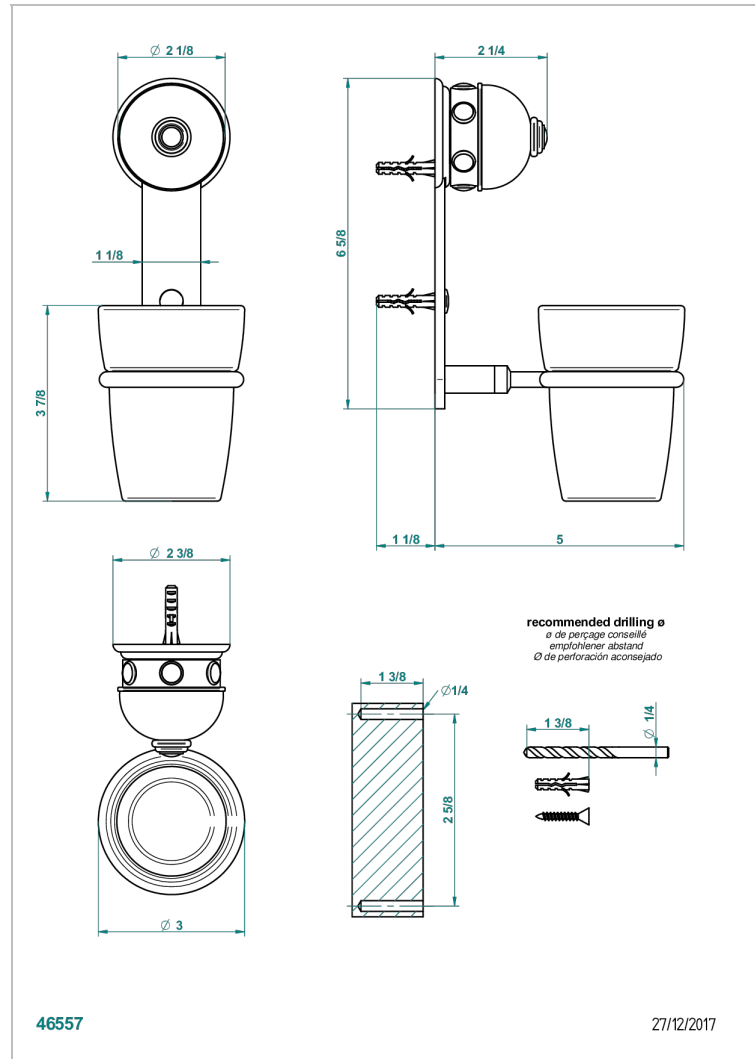

SULLY LAPIS LAZULI

A1W-536

Wall mounted glass tumbler and holder

CHARACTERISTIC

- Sully Lapis Lazuli
- Wall mounted glass tumbler and holder

AVAILABLE FINITIONS

Antique nickel - H28
 Black ceram - D30
 Blush PVD - H62
 Brass color PVD - H49
 Brown bronze color PVD - F33
 Gold color PVD - H52