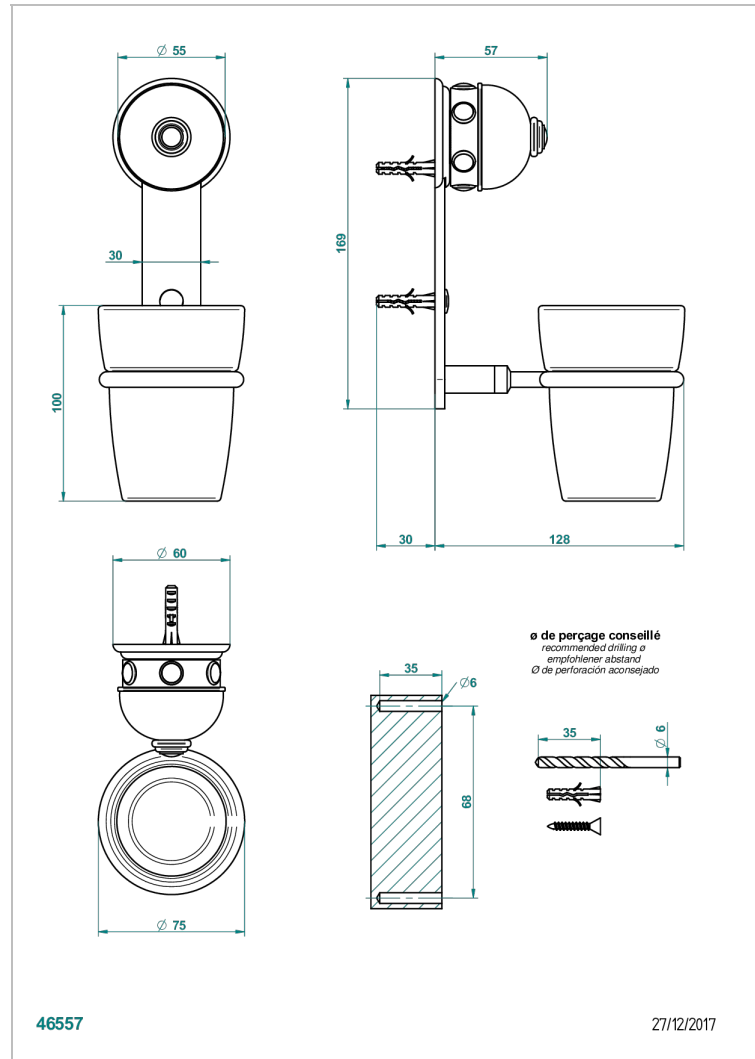

SULLY LAPIS LAZULI

A1W-536

Wall mounted glass tumbler and holder

THG[®]
PARIS

CHARACTERISTIC

- Sully Lapis Lazuli
- Wall mounted glass tumbler and holder

AVAILABLE FINITIONS

Antique nickel - H28
Black ceram - D30
Blush PVD - H62
Brass color PVD - H49
Brown bronze color PVD - F33
Gold color PVD - H52