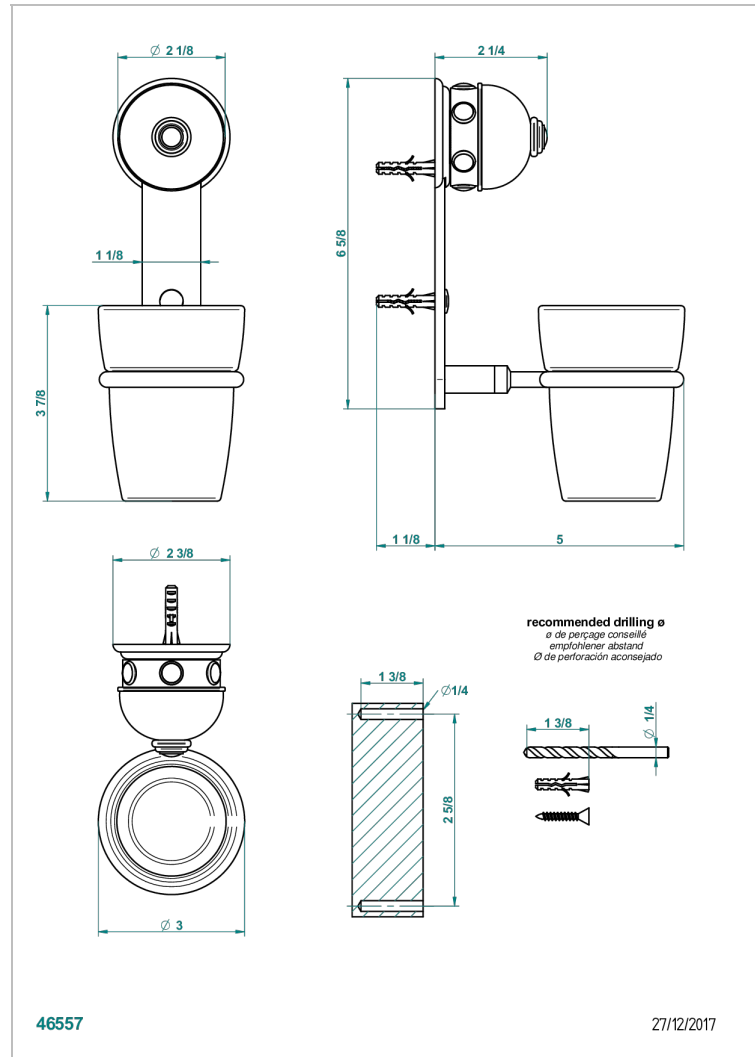

SULLY LAPIS LAZULI

A1W-536

Wall mounted glass tumbler and holder

CHARACTERISTIC

- Sully Lapis Lazuli
- Wall mounted glass tumbler and holder

AVAILABLE FINITIONS

Antique nickel - H28
 Black ceram - D30
 Blush PVD - H62
 Brass color PVD - H49
 Brown bronze color PVD - F33
 Gold color PVD - H52