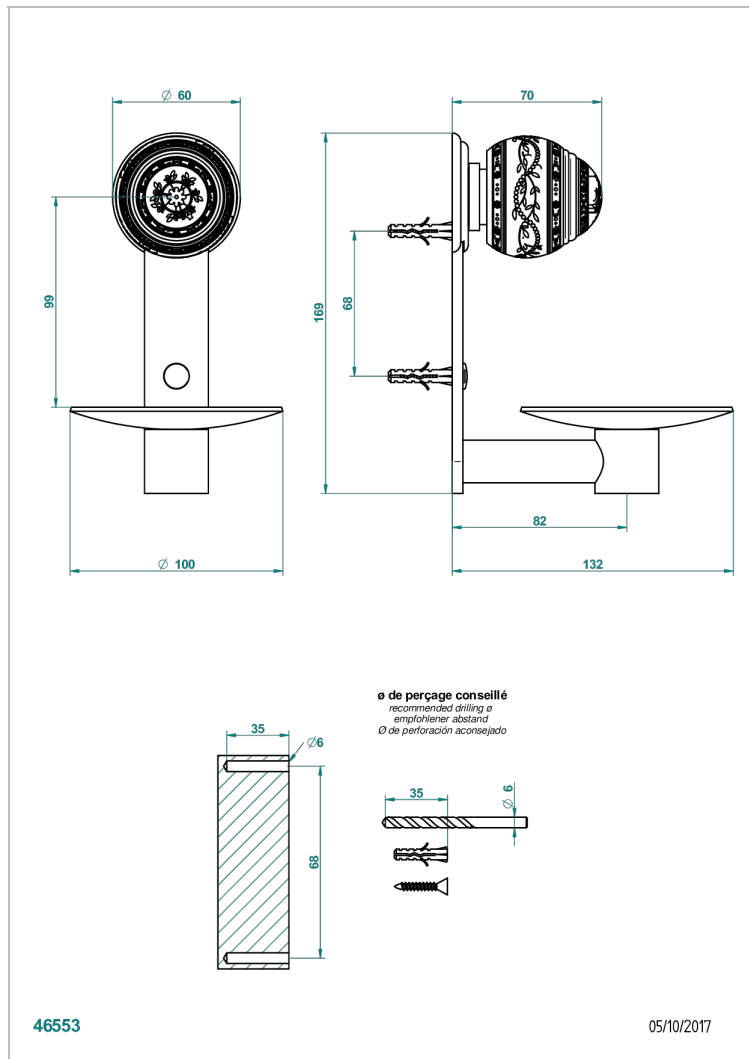

MARQUISE PLATINUM DECOR

A7G-546

Soap dish, wall mounted, 4" diameter

CHARACTERISTIC

- Marquise platinum decor
- Soap dish, wall mounted, 4" diameter

AVAILABLE FINITIONS

Black ceram - D30

Blush PVD - H62