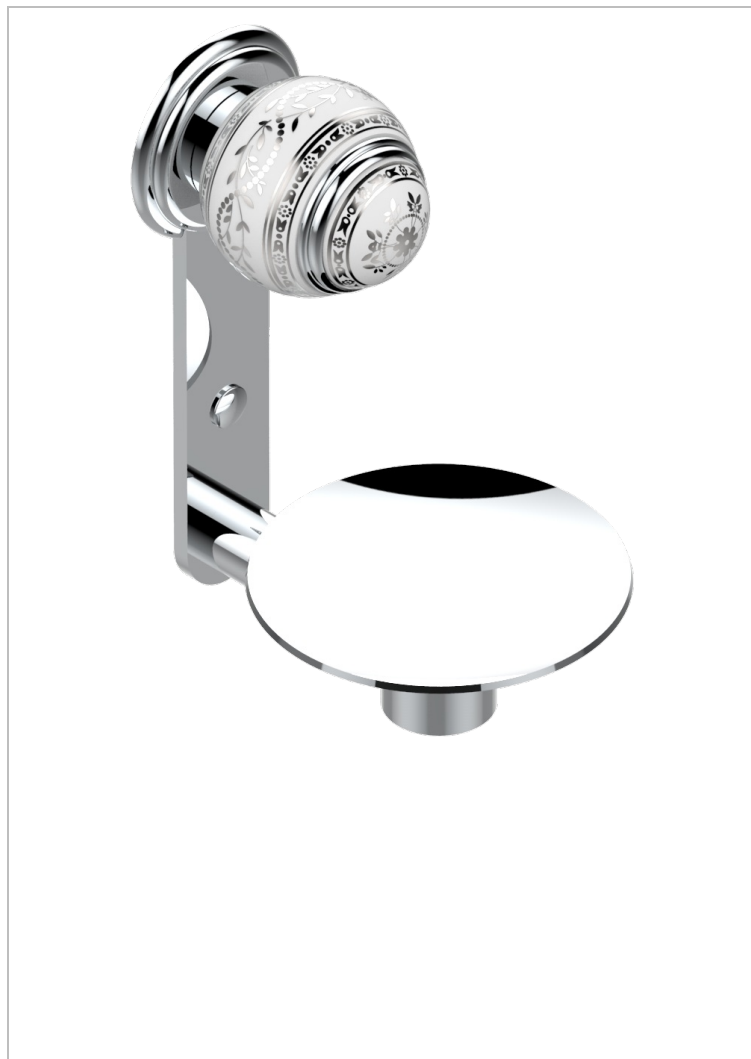

MARQUISE PLATINUM DECOR

A7G-546

Soap dish, wall mounted, 4" diameter

CHARACTERISTIC

- Marquise platinum decor
- Soap dish, wall mounted, 4" diameter

AVAILABLE FINITIONS

Black ceram - D30

Blush PVD - H62

Brass color PVD - H49

Brown bronze color PVD - F33

Chrome polished - A02

Chrome polished / gold polished - G02

Copper antique matt, coated - H07

Gold color PVD - H52

Gold mat - F07

Gold polished - F01

Graphite PVD - H64

Light coated bronze - D01

Matt Umber PVD - H67

Matt blush PVD - H60

Matt brass color PVD - H50

Matt brown bronze color PVD - F34

Matt chrome (American satin) - C02

Matt gold color PVD - H53

Matt graphite PVD - H65

Matt nickel (American satin) - C01

Matt nickel color PVD - H56

Nickel antique / Sovereign - H28

Nickel color PVD - H55

Nickel polished - B01

Soft gold - F30

Soft matt gold - F31