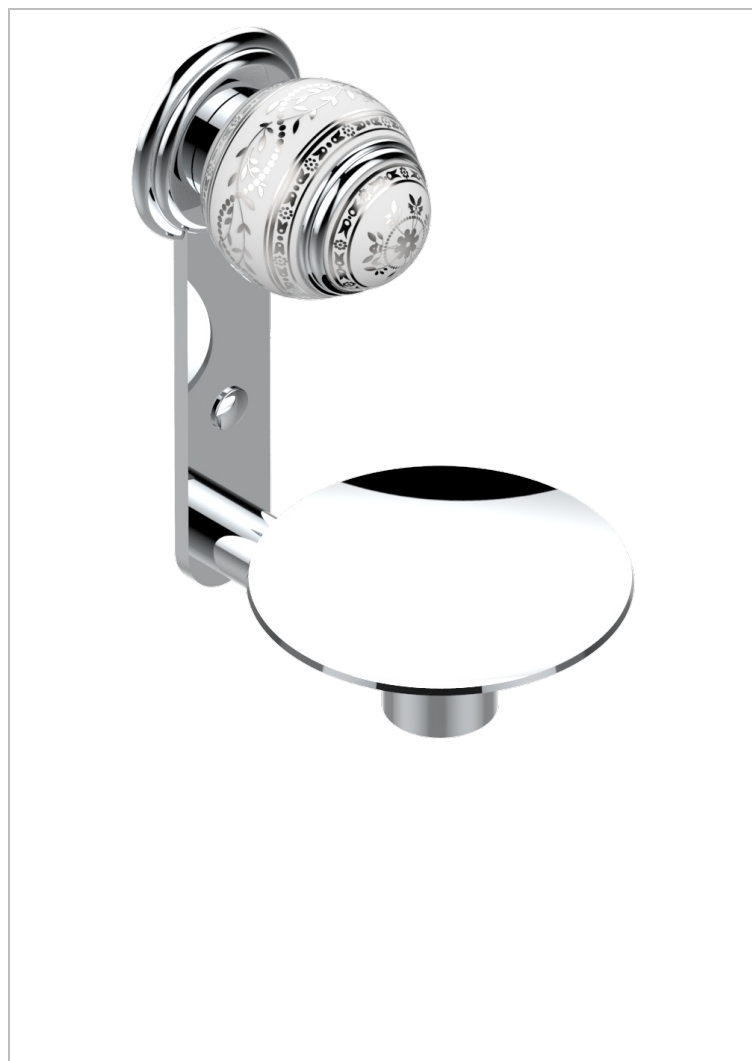

MARQUISE PLATINUM DECOR

A7G-546

Soap dish, wall mounted, 4" diameter

CHARACTERISTIC

- Marquise platinum decor
- Soap dish, wall mounted, 4" diameter

AVAILABLE FINITIONS

Black ceram - D30

Blush PVD - H62

Brass color PVD - H49

Brown bronze color PVD - F33

Chrome polished - A02

Chrome polished / gold polished - G02

Copper antique matt, coated - H07

Gold color PVD - H52

Gold mat - F07

Gold polished - F01

Graphite PVD - H64

Light coated bronze - D01

Matt Umber PVD - H67

Matt blush PVD - H60

Matt brass color PVD - H50

Matt brown bronze color PVD - F34

Matt chrome (American satin) - C02

Matt gold color PVD - H53

Matt graphite PVD - H65

Matt nickel (American satin) - C01

Matt nickel color PVD - H56

Nickel antique / Sovereign - H28

Nickel color PVD - H55

Nickel polished - B01

Soft gold - F30

Soft matt gold - F31