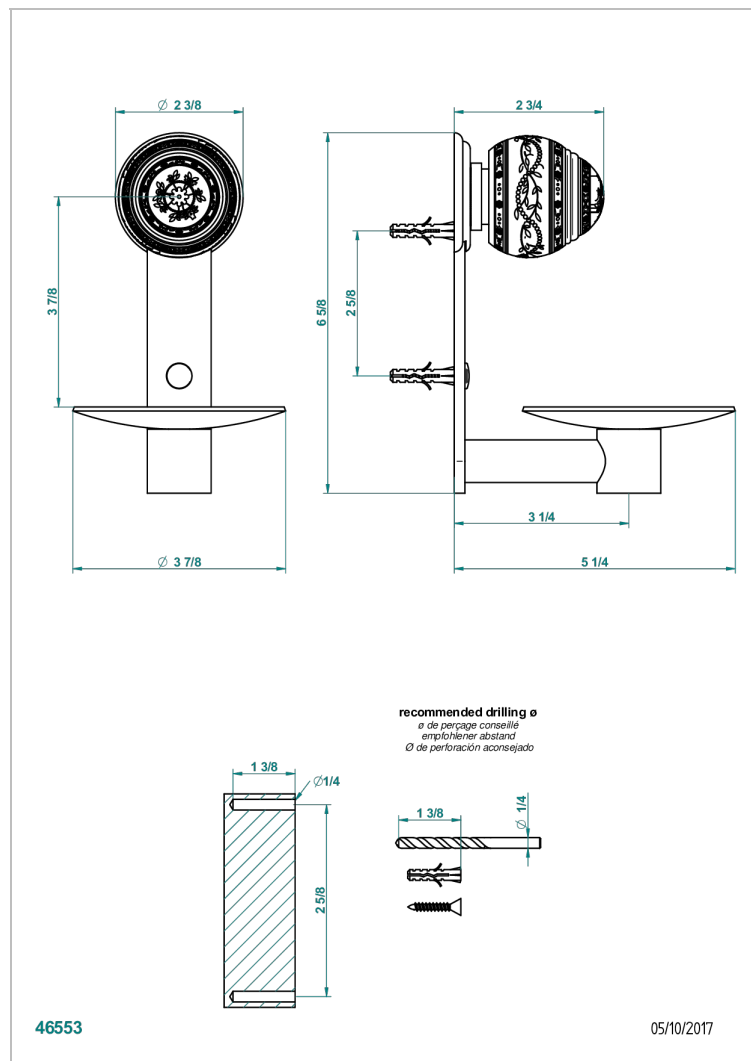

MARQUISE PLATINUM DECOR

A7G-546

Soap dish, wall mounted, 4" diameter

CHARACTERISTIC

- Marquise platinum decor
- Soap dish, wall mounted, 4" diameter

AVAILABLE FINITIONS

Black ceram - D30

Blush PVD - H62