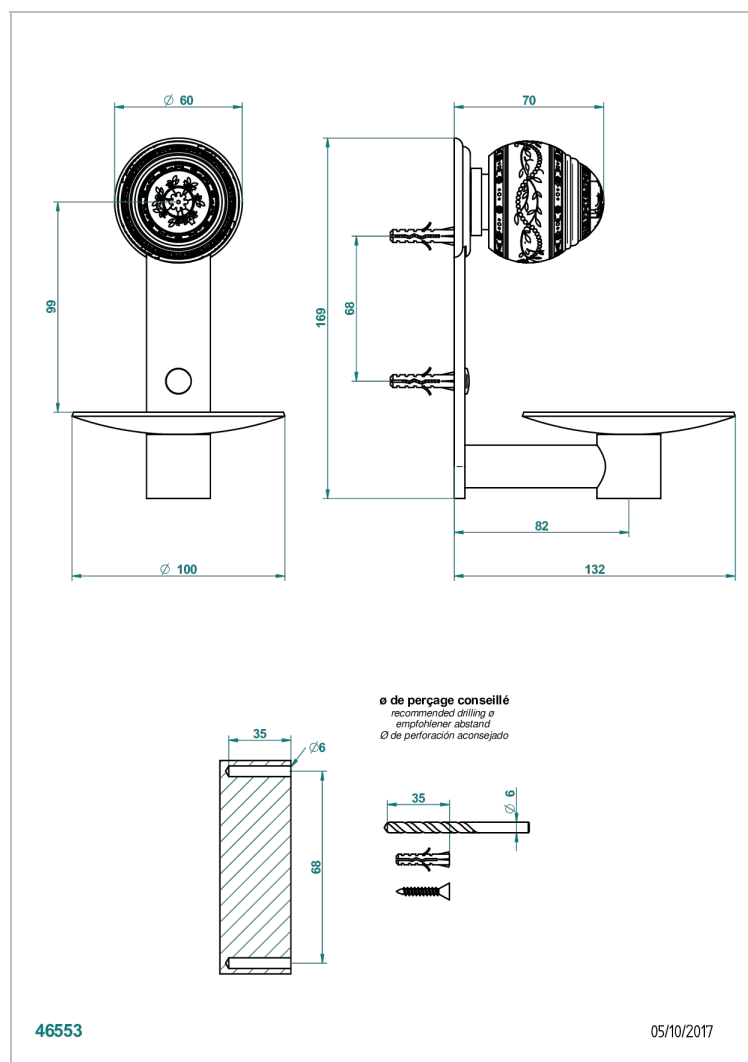

# MARQUISE PLATINUM DECOR

A7G-546

Wall mounted soap dish, ø 100 mm

## CHARACTERISTIC

- Marquise platinum decor
- Wall mounted soap dish, ø 100 mm