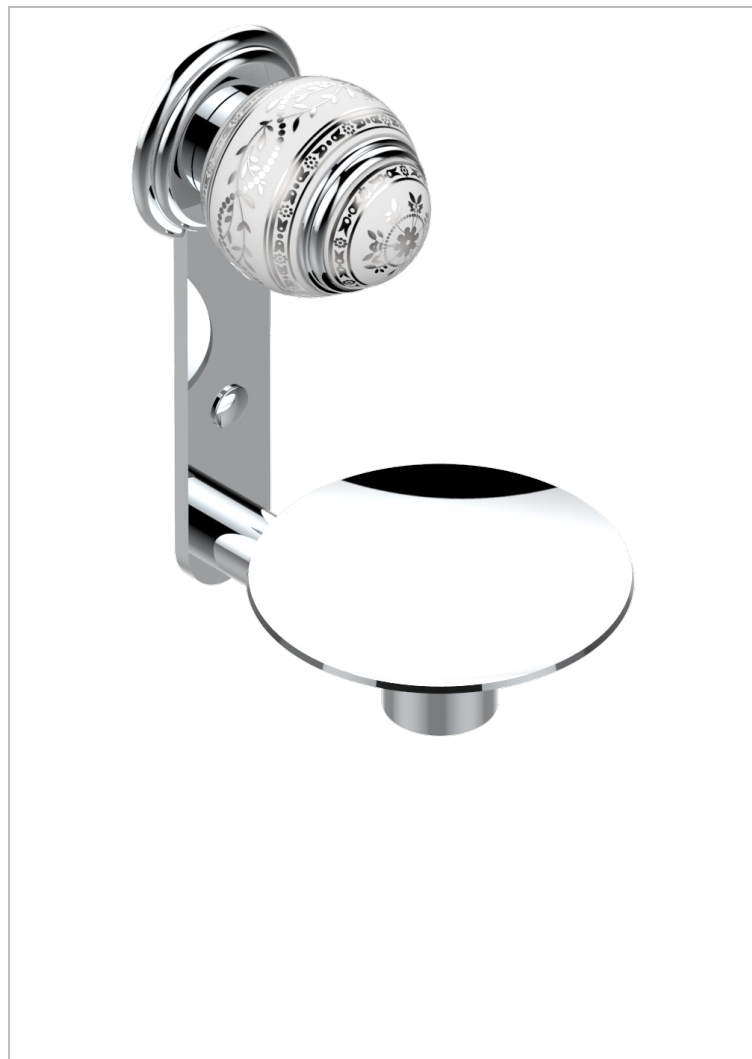

# MARQUISE PLATINUM DECOR

A7G-546

Wall mounted soap dish, ø 100 mm

## CHARACTERISTIC

- Marquise platinum decor
- Wall mounted soap dish, ø 100 mm

## AVAILABLE FINITIONS

Antique nickel - H28  
Black ceram - D30  
Blush PVD - H62  
Brass color PVD - H49  
Brown bronze color PVD - F33  
Gold color PVD - H52

Graphite PVD - H64  
Lacquered light bronze - D01  
Matt Umber PVD - H67  
Matt blush PVD - H60  
Matt brass color PVD - H50  
Matt brown bronze color PVD - F34