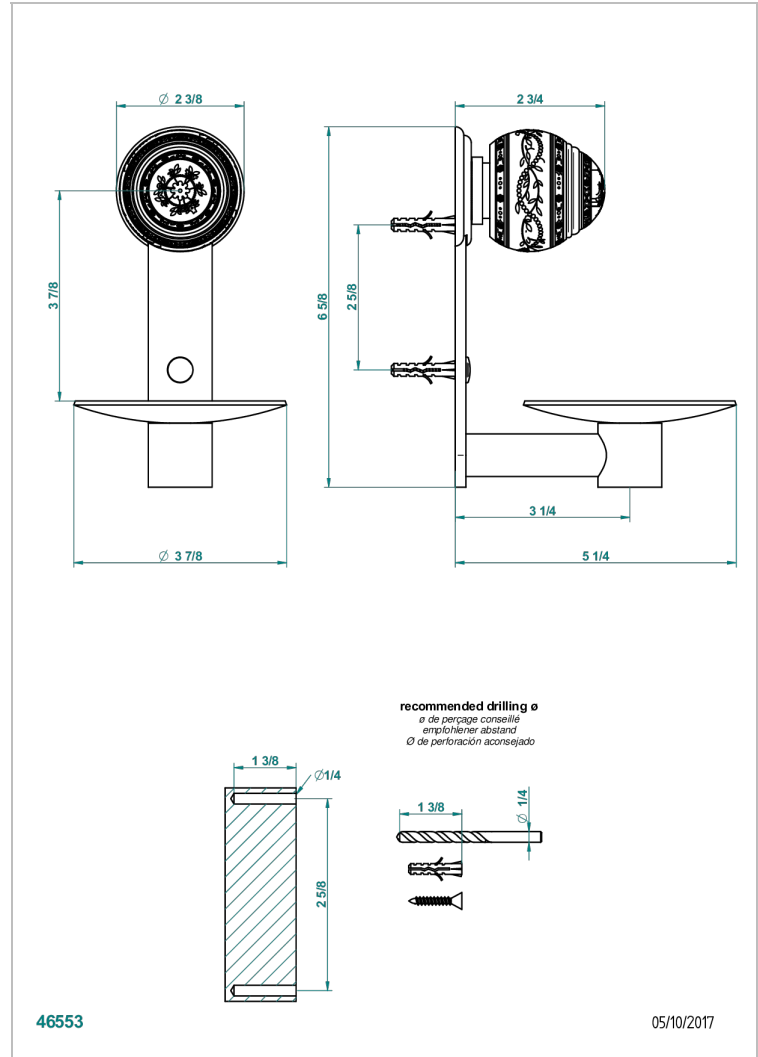

# MARQUISE PLATINUM DECOR

A7G-546

Wall mounted soap dish,  $\varnothing$  100 mm

THG<sup>®</sup>  
PARIS

## CHARACTERISTIC

- Marquise platinum decor
- Wall mounted soap dish,  $\varnothing$  100 mm