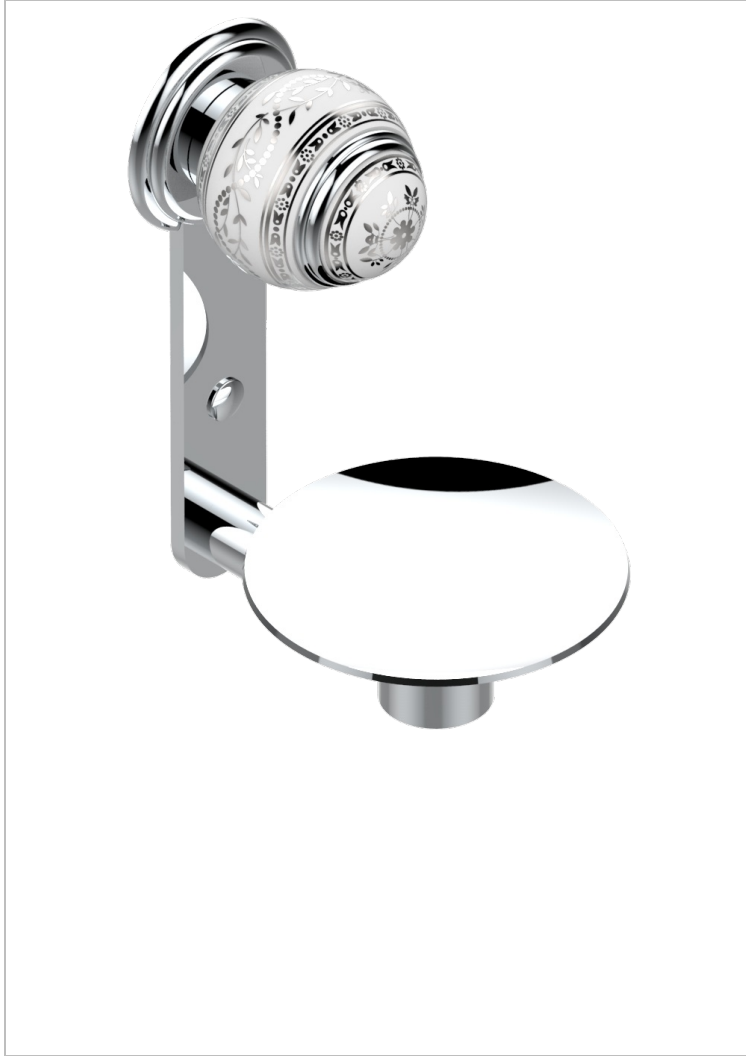

# MARQUISE PLATINUM DECOR

A7G-546

Wall mounted soap dish,  $\varnothing$  100 mm

THG<sup>®</sup>  
PARIS

## CHARACTERISTIC

- Marquise platinum decor
- Wall mounted soap dish,  $\varnothing$  100 mm

## AVAILABLE FINITIONS

Antique nickel - H28  
Black ceram - D30  
Blush PVD - H62  
Brass color PVD - H49  
Brown bronze color PVD - F33  
Gold color PVD - H52

Graphite PVD - H64  
Lacquered light bronze - D01  
Matt Umber PVD - H67  
Matt blush PVD - H60  
Matt brass color PVD - H50  
Matt brown bronze color PVD - F34

Soft matt gold - F31  
Umber PVD - H66  
Varnished matt antique red copper (color finish) - H07