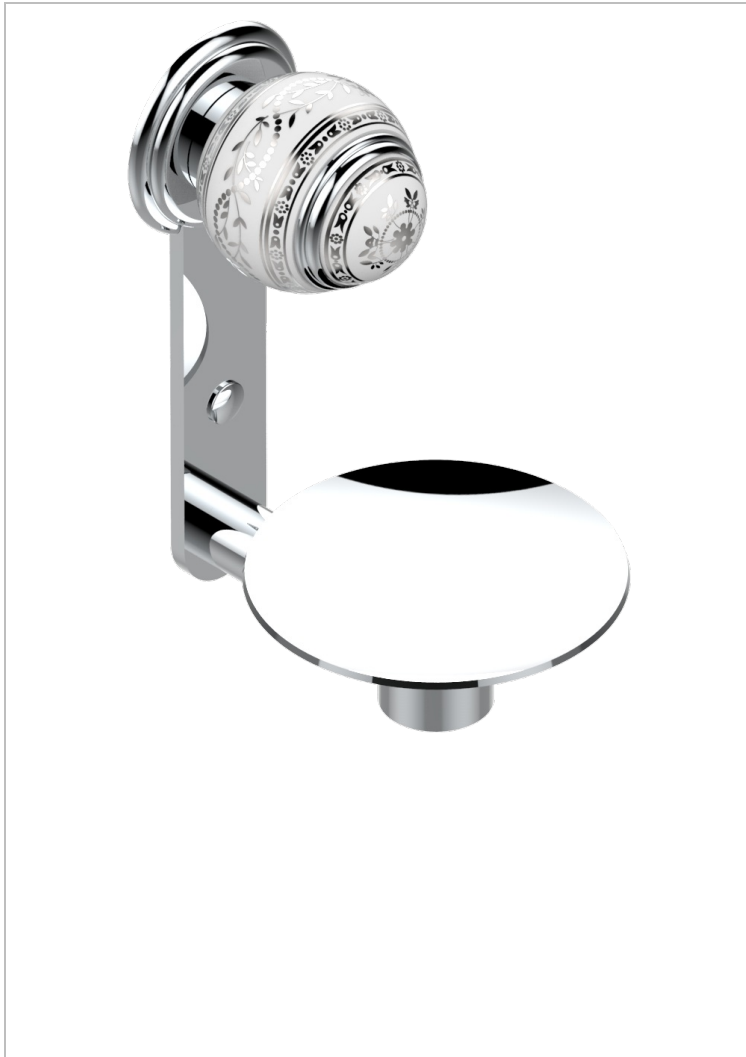

MARQUISE PLATINUM DECOR

A7G-546

Wall mounted soap dish, \varnothing 100 mm

THG[®]
PARIS

CHARACTERISTIC

- Marquise platinum decor
- Wall mounted soap dish, \varnothing 100 mm

AVAILABLE FINITIONS

Antique nickel - H28
Black ceram - D30
Blush PVD - H62
Brass color PVD - H49
Brown bronze color PVD - F33
Gold color PVD - H52

Graphite PVD - H64
Lacquered light bronze - D01
Matt Umber PVD - H67
Matt blush PVD - H60
Matt brass color PVD - H50
Matt brown bronze color PVD - F34

Matt chrome - C02
Matt gold - F07
Matt gold color PVD - H53
Matt graphite PVD - H65
Matt nickel (color finish) - C01
Matt nickel color PVD - H56

Nickel color PVD - H55
Polished chrome (color finish) - A02
Polished chrome / Polished gold (color finish) - G02
Polished gold (color finish) - F01
Polished nickel - B01
Soft gold - F30

Soft matt gold - F31
Umber PVD - H66
Varnished matt antique red copper (color finish) - H07