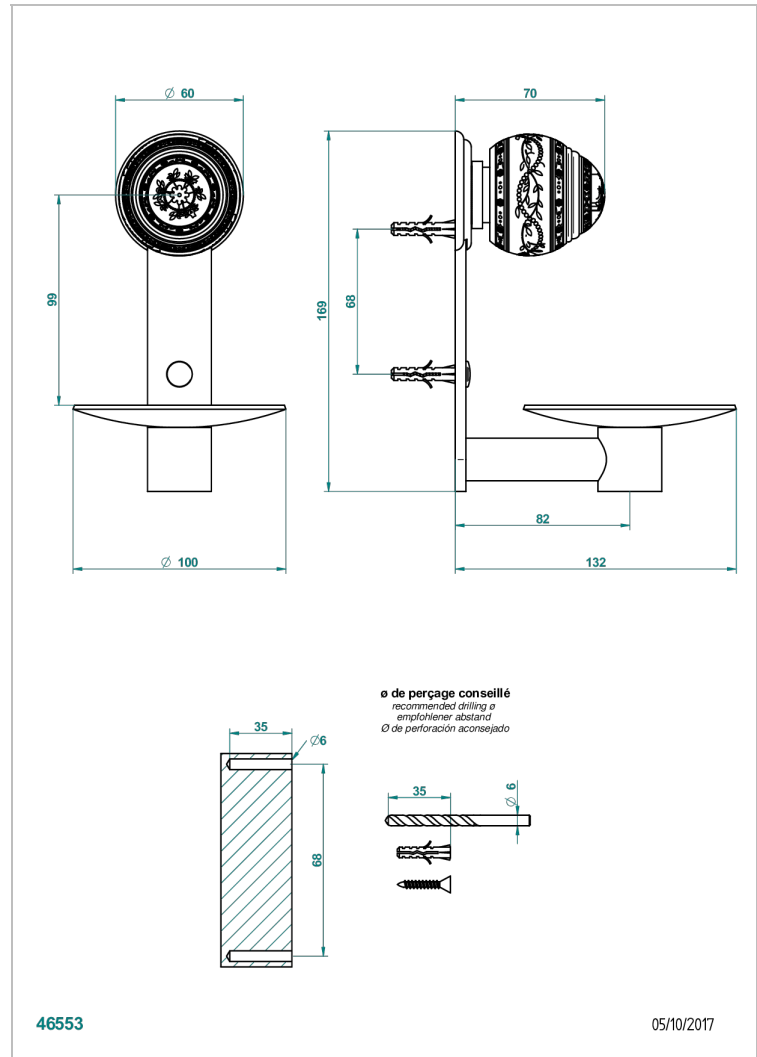

MARQUISE PLATINUM DECOR

A7G-546

Wall mounted soap dish, \varnothing 100 mm

THG[®]
PARIS

CHARACTERISTIC

- Marquise platinum decor
- Wall mounted soap dish, \varnothing 100 mm

AVAILABLE FINITIONS

Antique nickel - H28
Black ceram - D30
Blush PVD - H62
Brass color PVD - H49
Brown bronze color PVD - F33
Gold color PVD - H52