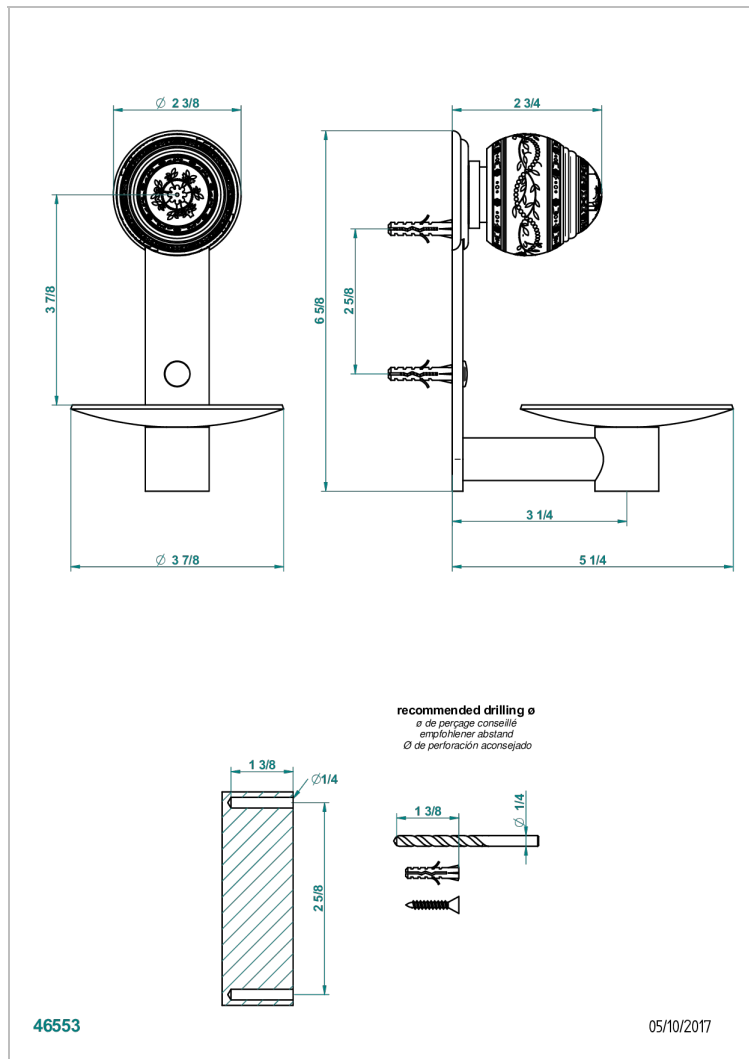

# MARQUISE PLATINUM DECOR

A7G-546

Wall mounted soap dish, ø 100 mm

## CHARACTERISTIC

- Marquise platinum decor
- Wall mounted soap dish, ø 100 mm