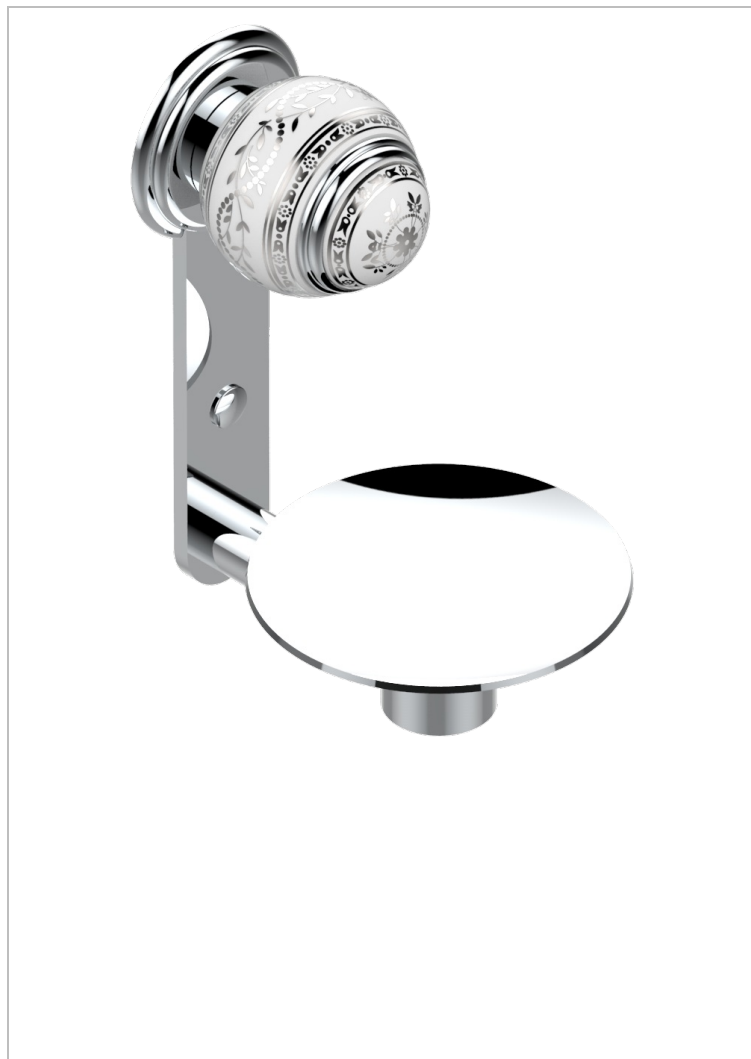

# MARQUISE PLATINUM DECOR

A7G-546

Wall mounted soap dish, ø 100 mm

## CHARACTERISTIC

- Marquise platinum decor
- Wall mounted soap dish, ø 100 mm

## AVAILABLE FINITIONS

Antique nickel - H28  
Black ceram - D30  
Blush PVD - H62  
Brass color PVD - H49  
Brown bronze color PVD - F33  
Gold color PVD - H52

Graphite PVD - H64  
Lacquered light bronze - D01  
Matt Umber PVD - H67  
Matt blush PVD - H60  
Matt brass color PVD - H50  
Matt brown bronze color PVD - F34