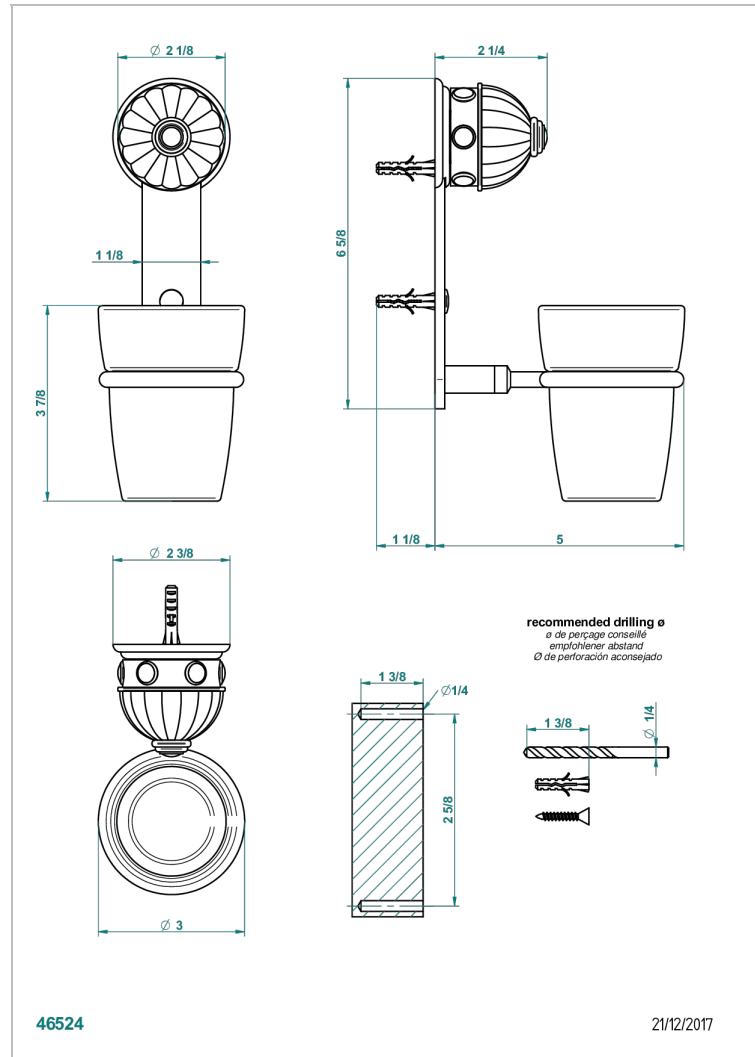

CHEVERNY BLACK ONYX

U1V-536

Tumbler holder, wall mounted

CHARACTERISTIC

- Cheverny black Onyx
- Tumbler holder, wall mounted

AVAILABLE FINITIONS

Black ceram - D30
 Blush PVD - H62
 Brass color PVD - H49
 Brown bronze color PVD - F33
 Chrome polished - A02
 Chrome polished / gold polished - G02

Matt nickel color PVD - H56
 Nickel antique / Sovereign - H28
 Nickel color PVD - H55
 Nickel polished - B01
 Soft gold - F30
 Soft matt gold - F31

Umber PVD - H66