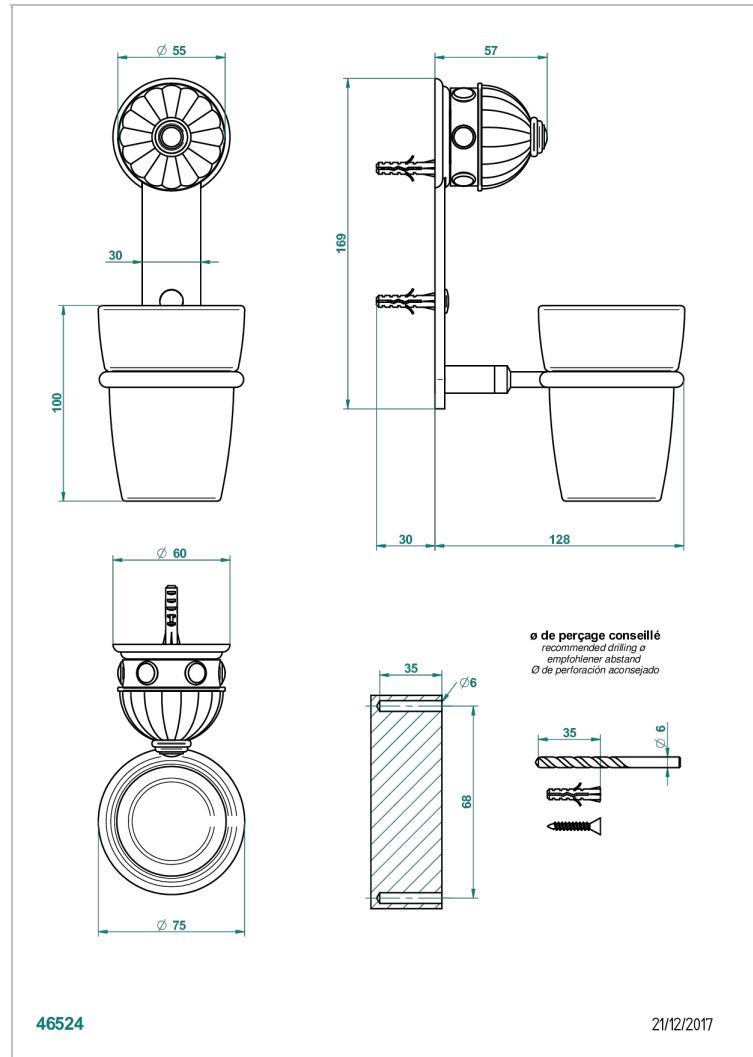

## CHARACTERISTIC

- Cheverny black Onyx
- Wall mounted glass tumbler and holder