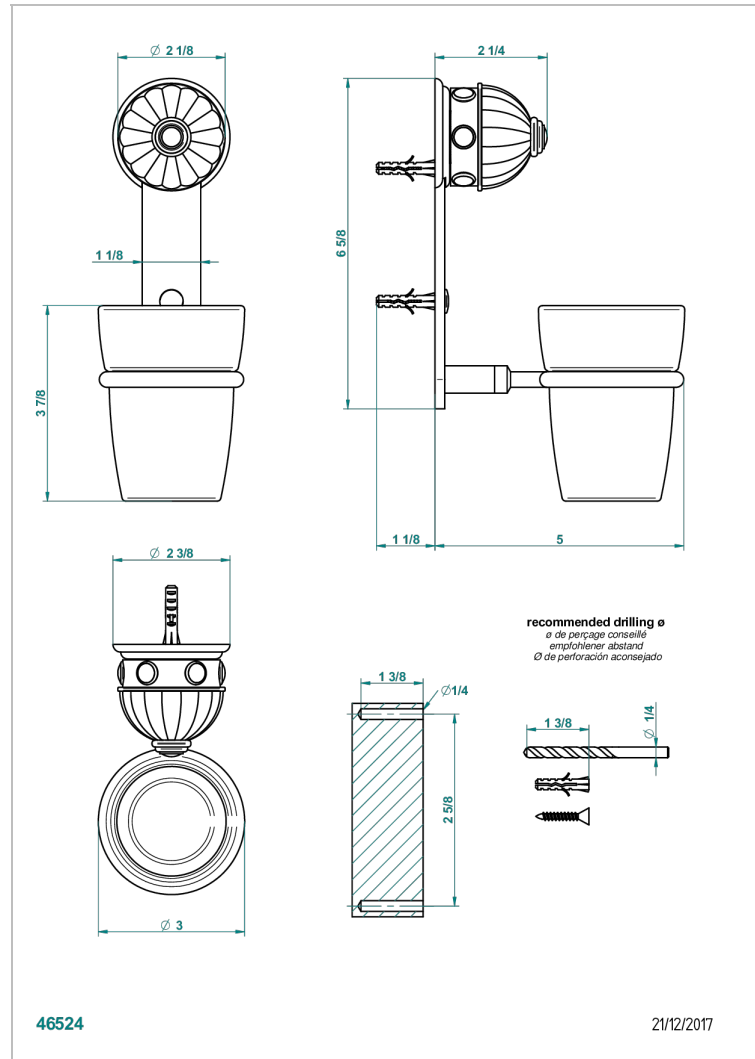

CHEVERNY BLACK ONYX

U1V-536

Wall mounted glass tumbler and holder

THG[®]
PARIS

CHARACTERISTIC

- Cheverny black Onyx
- Wall mounted glass tumbler and holder

AVAILABLE FINITIONS

Antique nickel - H28
Black ceram - D30
Blush PVD - H62
Brass color PVD - H49
Brown bronze color PVD - F33
Gold color PVD - H52