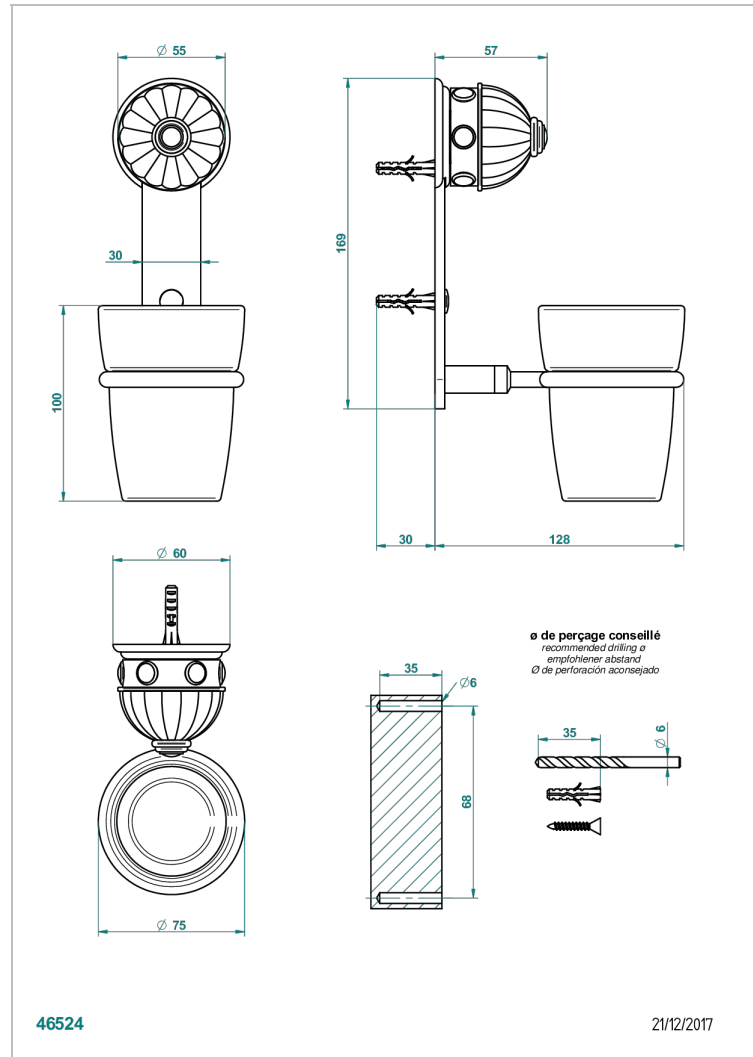

CHEVERNY BLACK ONYX

U1V-536

Wall mounted glass tumbler and holder

THG[®]
PARIS

CHARACTERISTIC

- Cheverny black Onyx
- Wall mounted glass tumbler and holder

AVAILABLE FINITIONS

Antique nickel - H28
Black ceram - D30
Blush PVD - H62
Brass color PVD - H49
Brown bronze color PVD - F33
Gold color PVD - H52