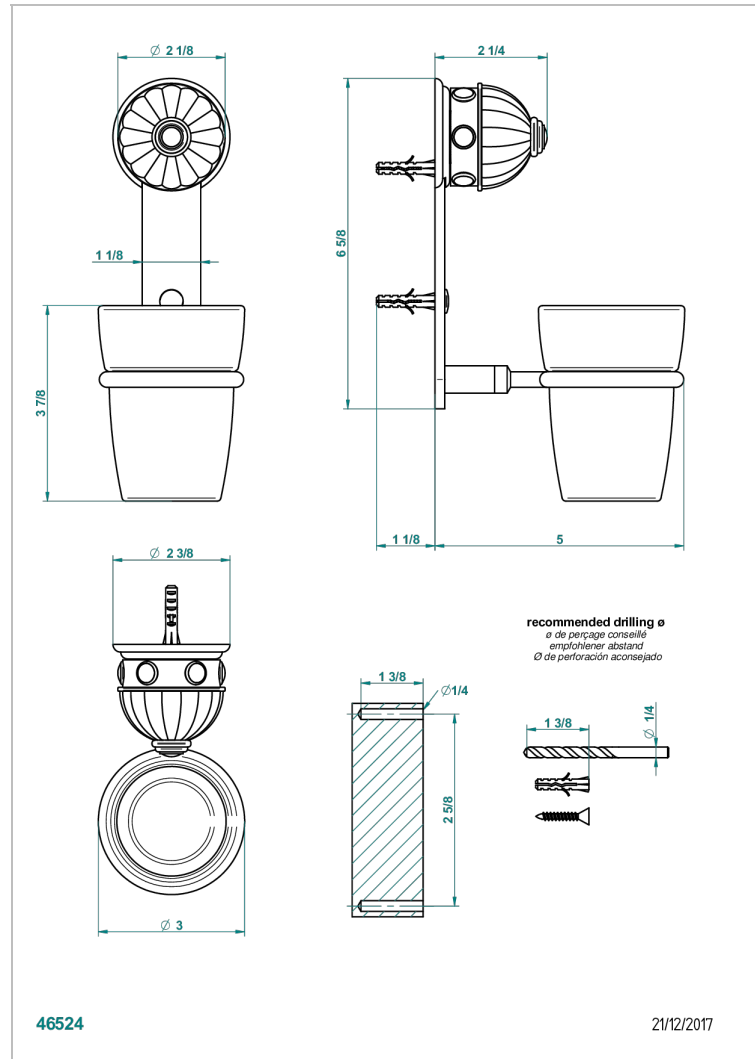

## CHARACTERISTIC

- Cheverny black Onyx
- Wall mounted glass tumbler and holder