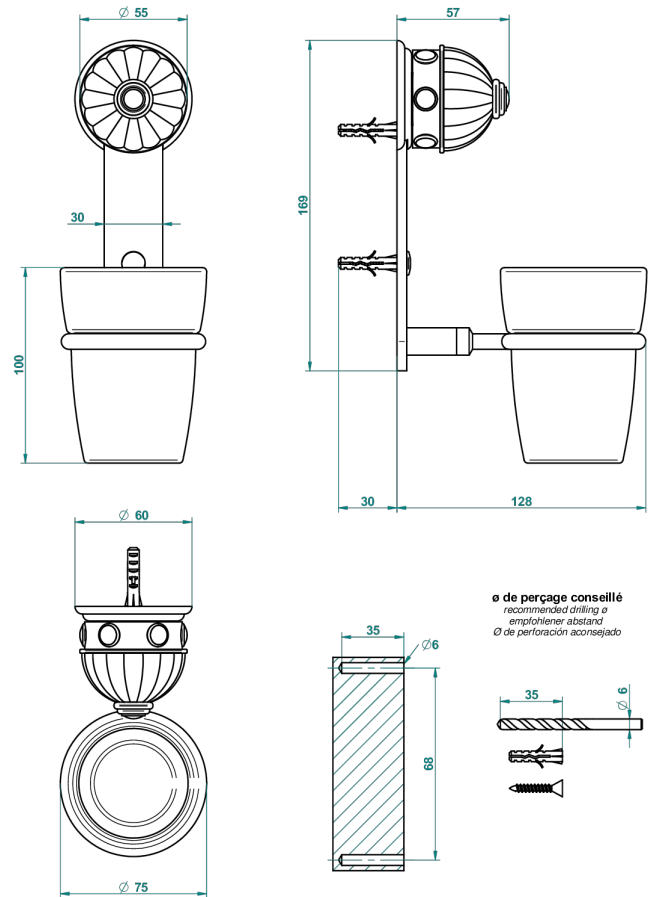

# AMBOISE BLACK ONYX

A1M-536

Wall mounted glass tumbler and holder

THG<sup>®</sup>  
PARIS

46524

21/12/2017