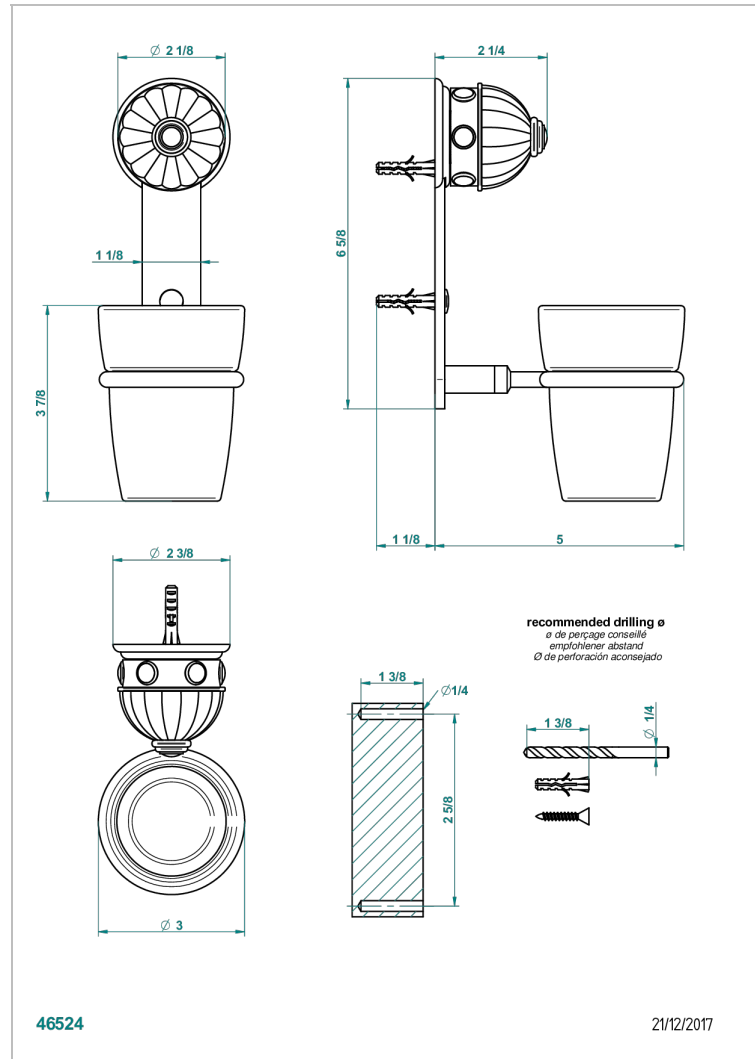

# AMBOISE BLACK ONYX

A1M-536

Wall mounted glass tumbler and holder