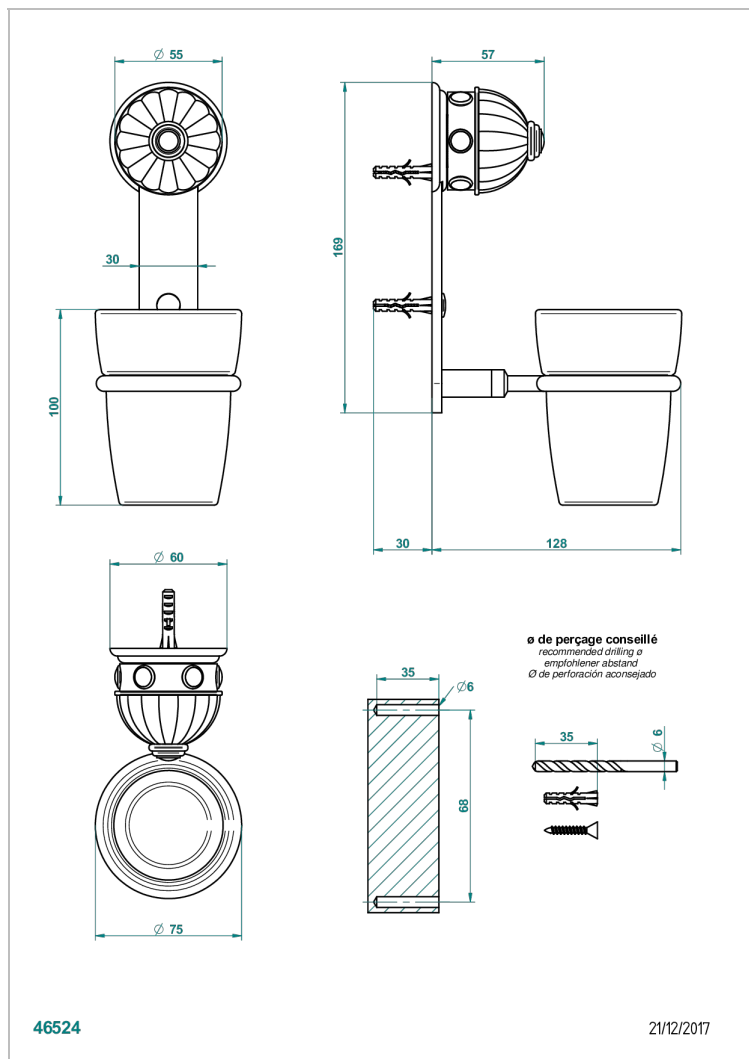

AMBOISE BLACK ONYX

A1M-536

Wall mounted glass tumbler and holder

THG[®]
PARIS

CHARACTERISTIC

- Amboise Black Onyx
- Wall mounted glass tumbler and holder

AVAILABLE FINITIONS

Antique nickel - H28
Black ceram - D30
Blush PVD - H62
Brass color PVD - H49
Brown bronze color PVD - F33
Gold color PVD - H52