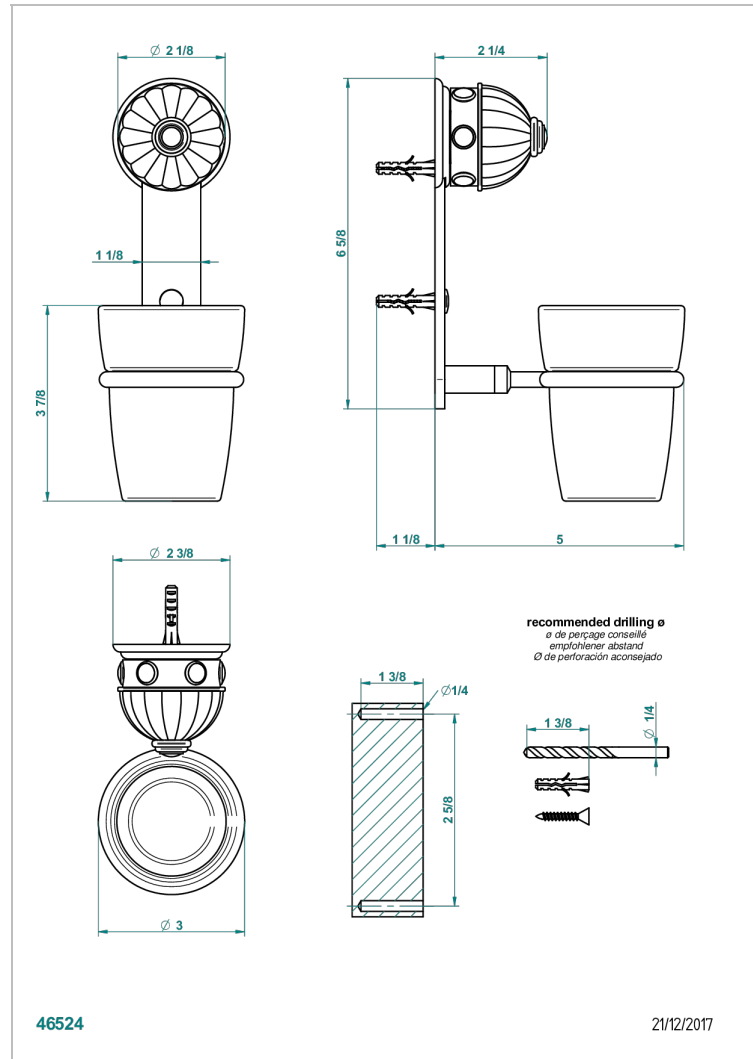

AMBOISE BLACK ONYX

A1M-536

Wall mounted glass tumbler and holder

CHARACTERISTIC

- Amboise Black Onyx
- Wall mounted glass tumbler and holder

AVAILABLE FINITIONS

Antique nickel - H28
 Black ceram - D30
 Blush PVD - H62
 Brass color PVD - H49
 Brown bronze color PVD - F33
 Gold color PVD - H52