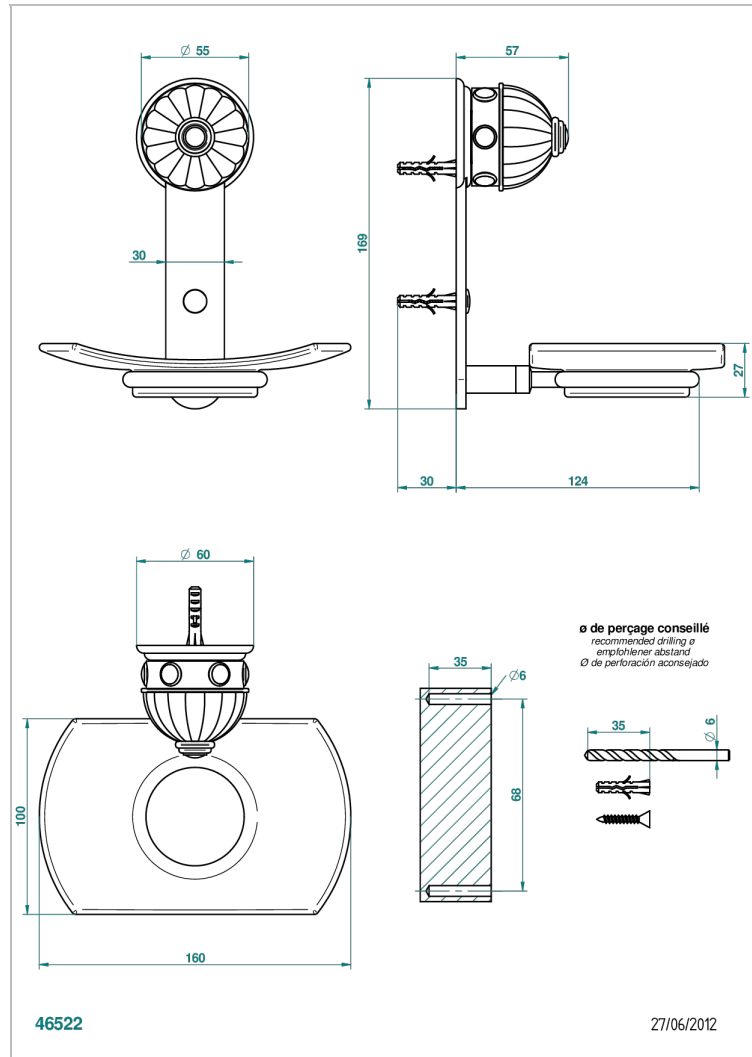

# CHEVERNY BLACK ONYX

U1V-500

Glass soap dish, wall mounted

## CHARACTERISTIC

- Cheverny black Onyx
- Glass soap dish, wall mounted