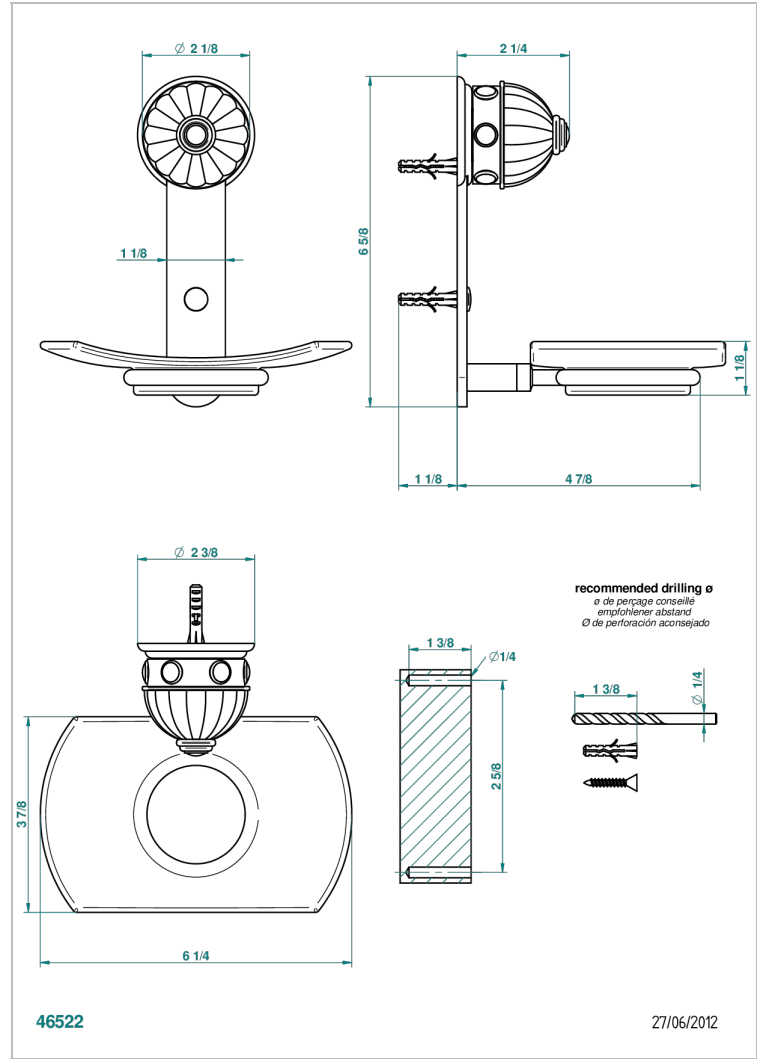

CHEVERNY BLACK ONYX

U1V-500

Glass soap dish, wall mounted

CHARACTERISTIC

- Cheverny black Onyx
- Glass soap dish, wall mounted

AVAILABLE FINITIONS

Black ceram - D30
 Blush PVD - H62
 Brass color PVD - H49
 Brown bronze color PVD - F33
 Chrome polished - A02
 Chrome polished / gold polished - G02