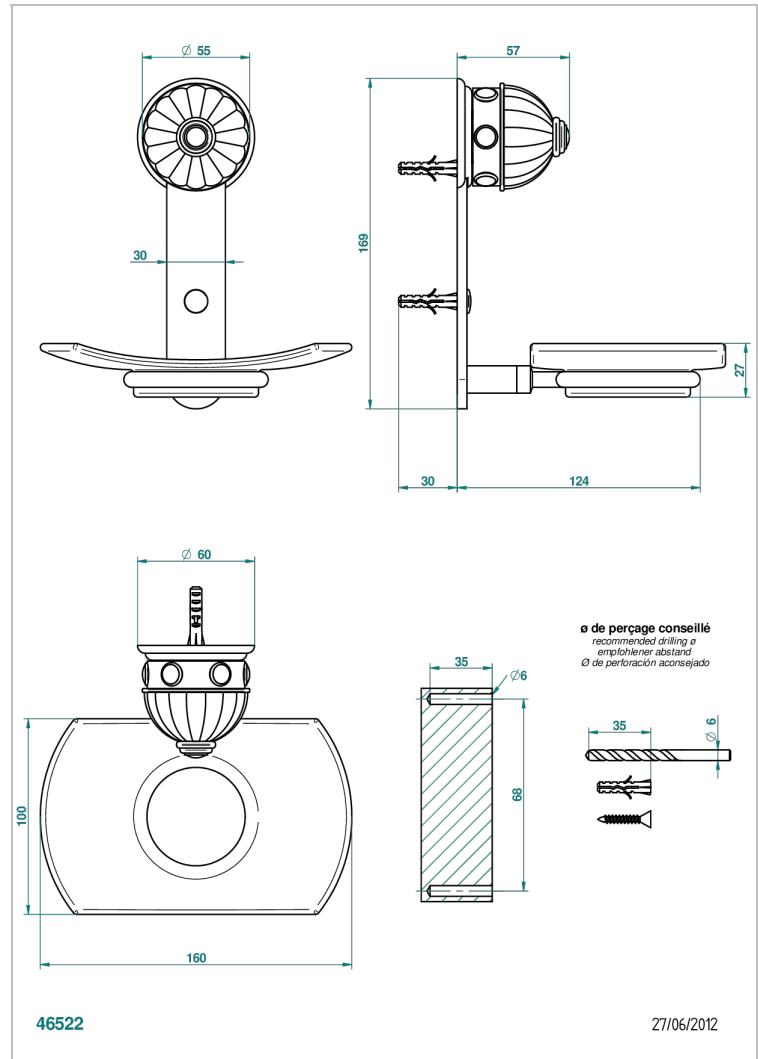

## CHARACTERISTIC

- Cheverny black Onyx
- Wall mounted glass soap dish