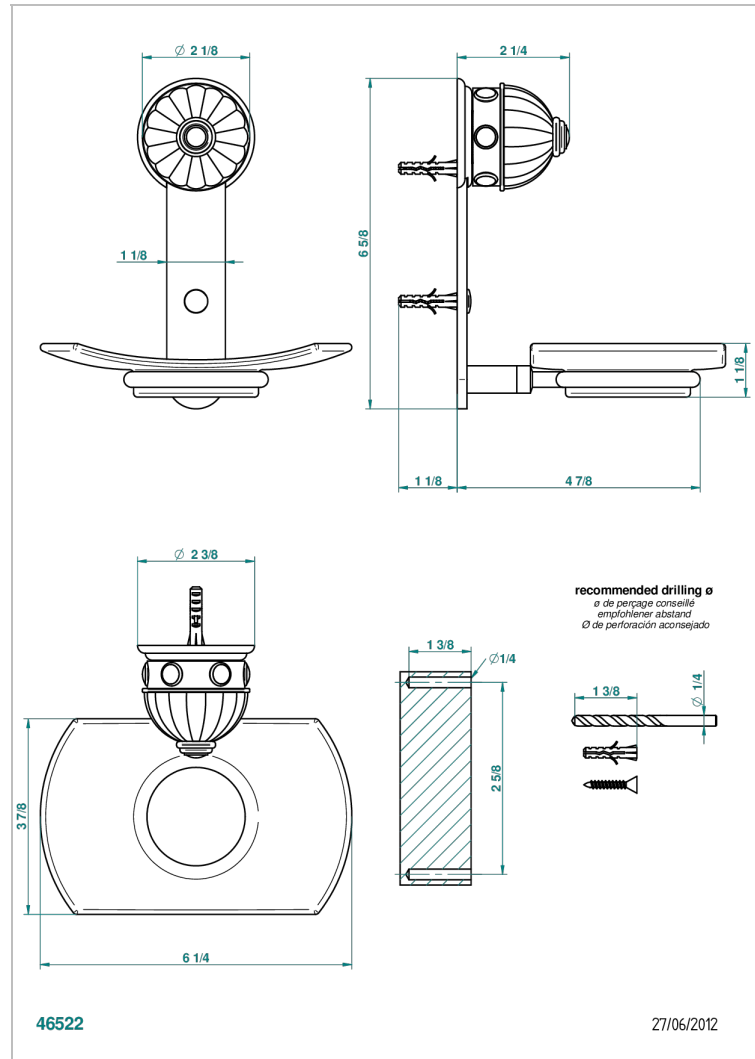

CHEVERNY BLACK ONYX

U1V-500

Wall mounted glass soap dish

CHARACTERISTIC

- Cheverny black Onyx
- Wall mounted glass soap dish

AVAILABLE FINITIONS

Antique nickel - H28
 Black ceram - D30
 Blush PVD - H62
 Brass color PVD - H49
 Brown bronze color PVD - F33
 Gold color PVD - H52