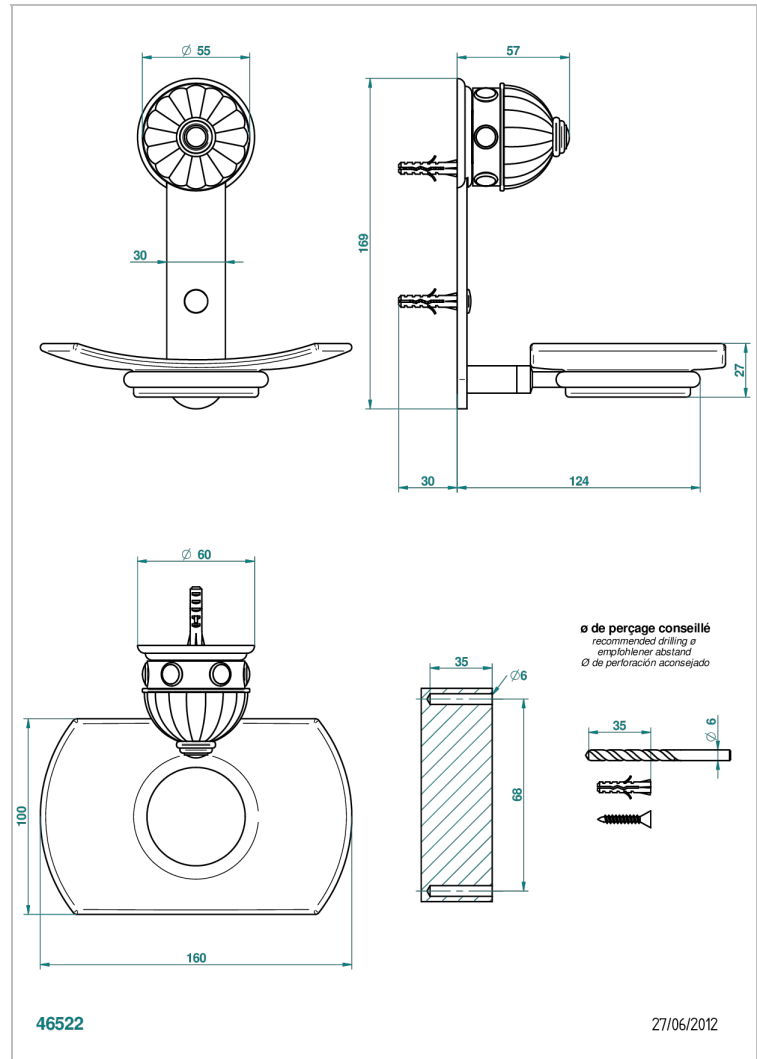

## CHARACTERISTIC

- Cheverny black Onyx
- Wall mounted glass soap dish