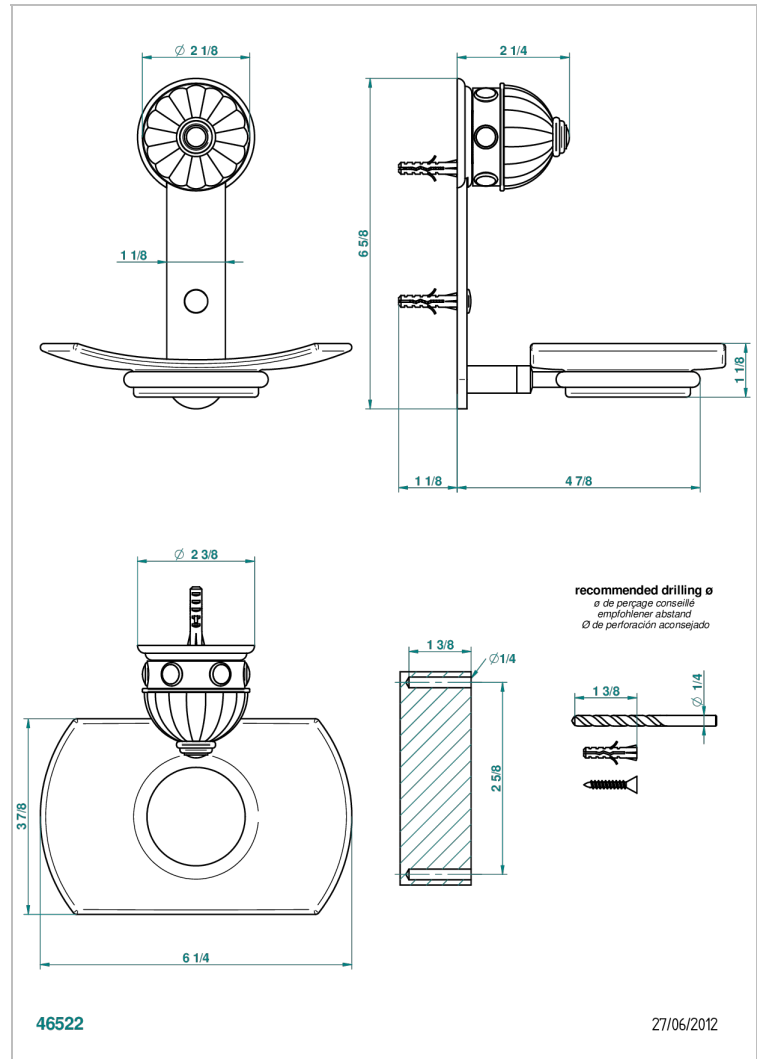

CHEVERNY BLACK ONYX

U1V-500

Wall mounted glass soap dish

CHARACTERISTIC

- Cheverny black Onyx
- Wall mounted glass soap dish

AVAILABLE FINITIONS

Antique nickel - H28
 Black ceram - D30
 Blush PVD - H62
 Brass color PVD - H49
 Brown bronze color PVD - F33
 Gold color PVD - H52