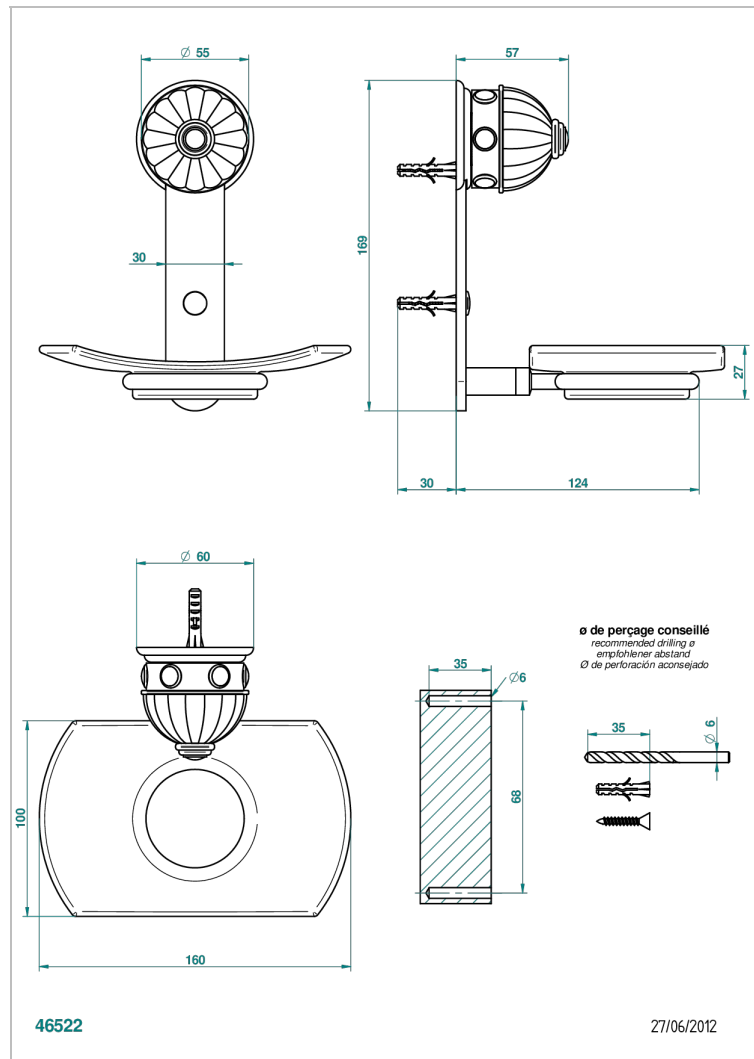

AMBOISE BLACK ONYX

A1M-500

Glass soap dish, wall mounted

THG[®]
PARIS

CHARACTERISTIC

- Amboise Black Onyx
- Glass soap dish, wall mounted

AVAILABLE FINITIONS

Black ceram - D30
Blush PVD - H62
Brass color PVD - H49
Brown bronze color PVD - F33
Chrome polished - A02
Chrome polished / gold polished - G02