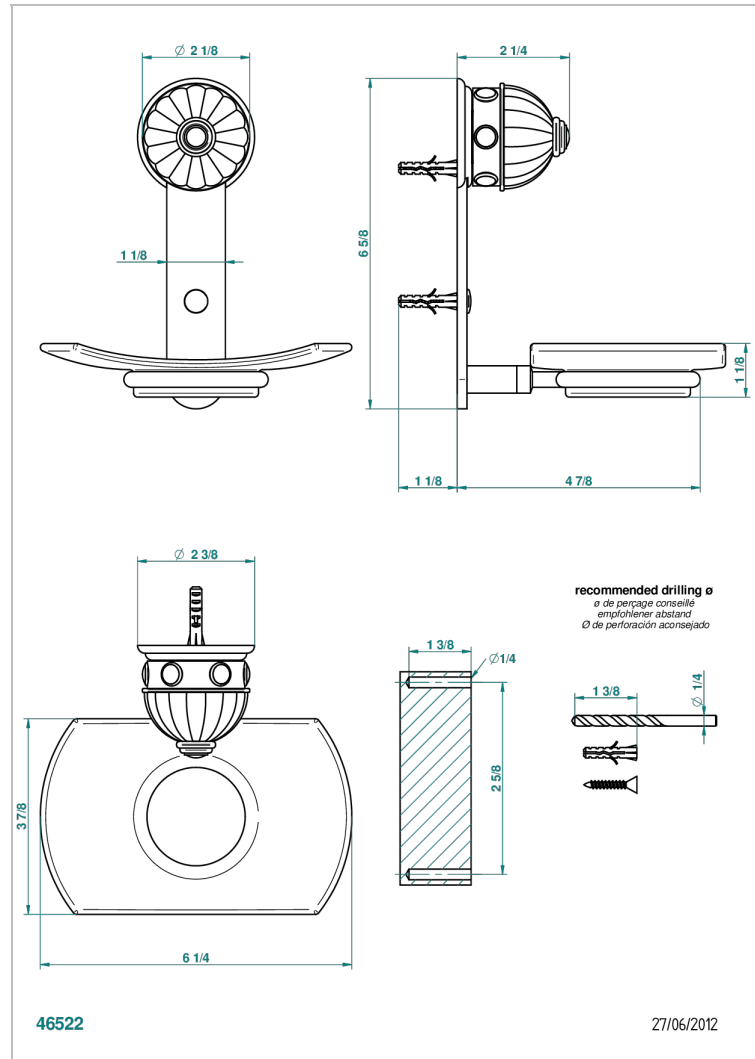

AMBOISE BLACK ONYX

A1M-500

Glass soap dish, wall mounted

CHARACTERISTIC

- Amboise Black Onyx
- Glass soap dish, wall mounted

AVAILABLE FINITIONS

Black ceram - D30
Blush PVD - H62
Brass color PVD - H49
Brown bronze color PVD - F33
Chrome polished - A02
Chrome polished / gold polished - G02