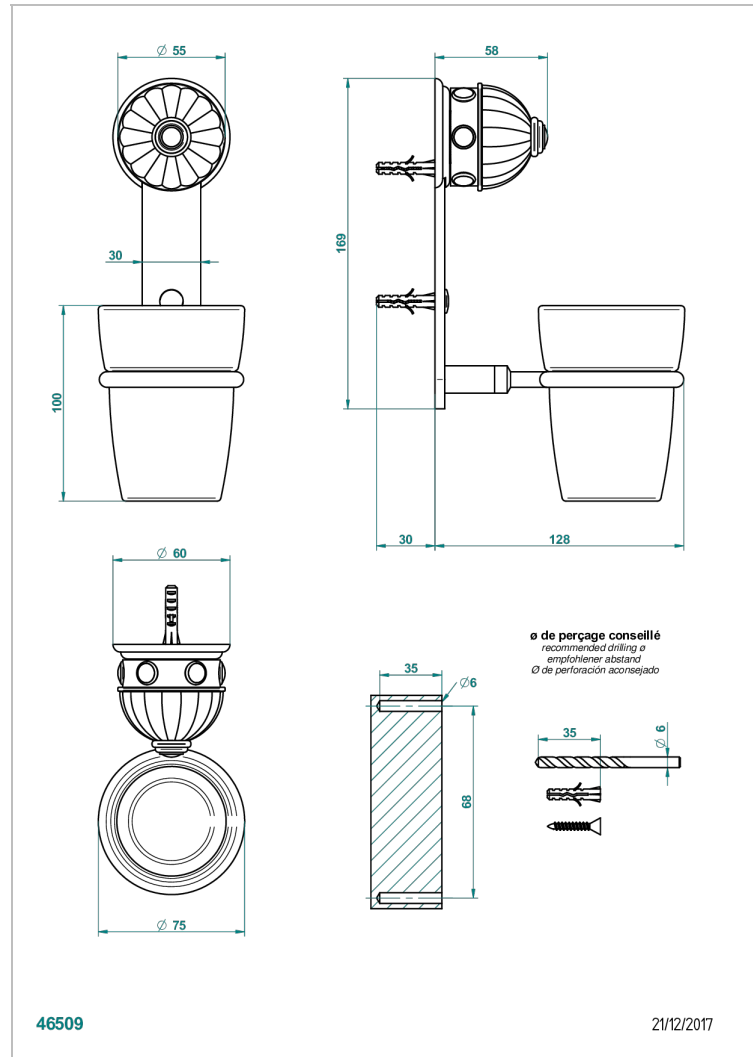

CHEVERNY RED JASPER

A1U-536

Tumbler holder, wall mounted

THG[®]
PARIS

CHARACTERISTIC

- Cheverny red Jasper
- Tumbler holder, wall mounted

AVAILABLE FINITIONS

Black ceram - D30
Blush PVD - H62
Brass color PVD - H49
Brown bronze color PVD - F33
Chrome polished - A02
Chrome polished / gold polished - G02

Matt nickel color PVD - H56
Nickel antique / Sovereign - H28
Nickel color PVD - H55
Nickel polished - B01
Soft gold - F30
Soft matt gold - F31

Umber PVD - H66