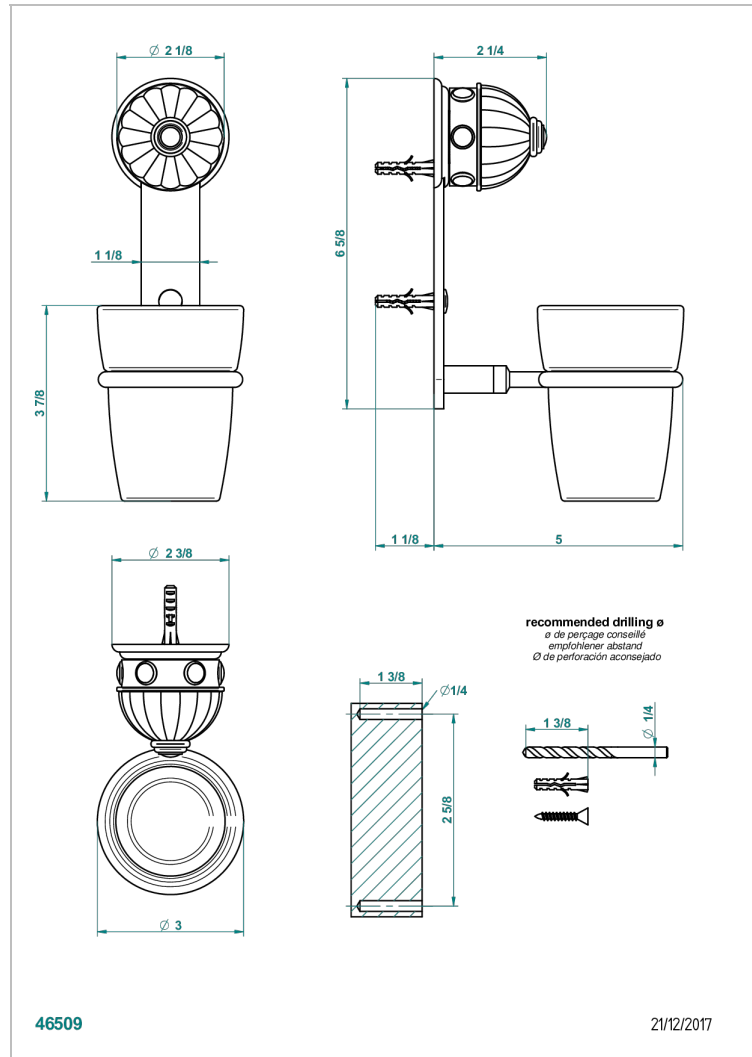

CHEVERNY RED JASPER

A1U-536

Tumbler holder, wall mounted

CHARACTERISTIC

- Cheverny red Jasper
- Tumbler holder, wall mounted

AVAILABLE FINITIONS

Black ceram - D30
 Blush PVD - H62
 Brass color PVD - H49
 Brown bronze color PVD - F33
 Chrome polished - A02
 Chrome polished / gold polished - G02