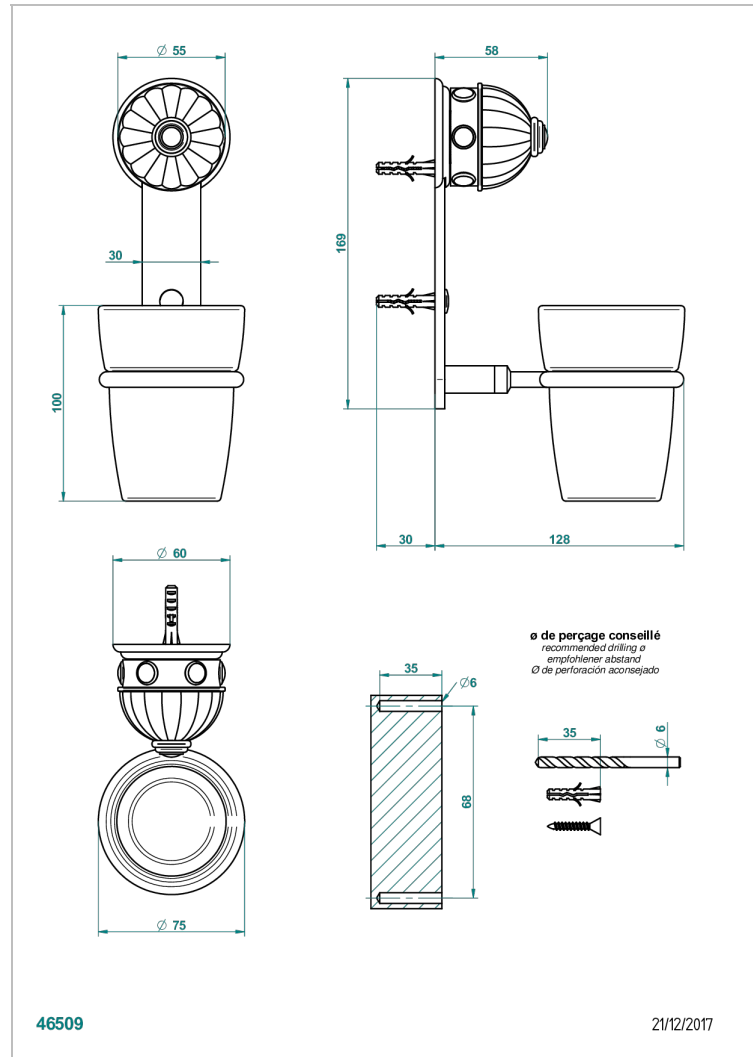

# CHEVERNY RED JASPER

A1U-536

Wall mounted glass tumbler and holder

THG<sup>®</sup>  
PARIS

## CHARACTERISTIC

- Cheverny red Jasper
- Wall mounted glass tumbler and holder