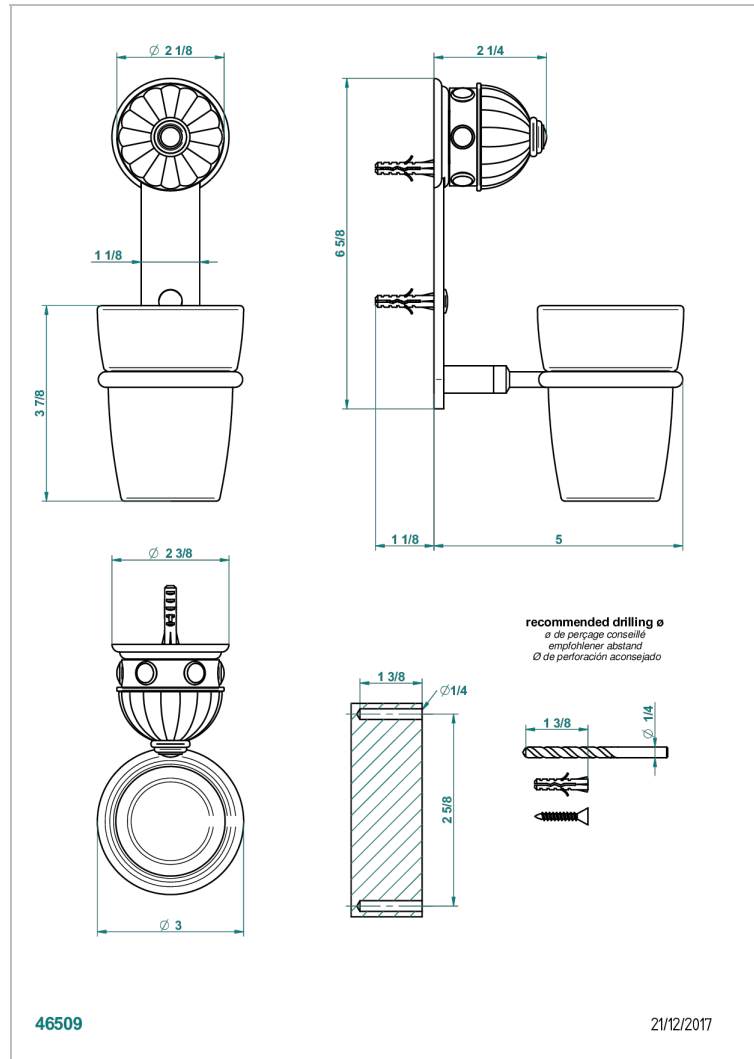

CHEVERNY RED JASPER

A1U-536

Wall mounted glass tumbler and holder

CHARACTERISTIC

- Cheverny red Jasper
- Wall mounted glass tumbler and holder

AVAILABLE FINITIONS

Antique nickel - H28
 Black ceram - D30
 Blush PVD - H62
 Brass color PVD - H49
 Brown bronze color PVD - F33
 Gold color PVD - H52