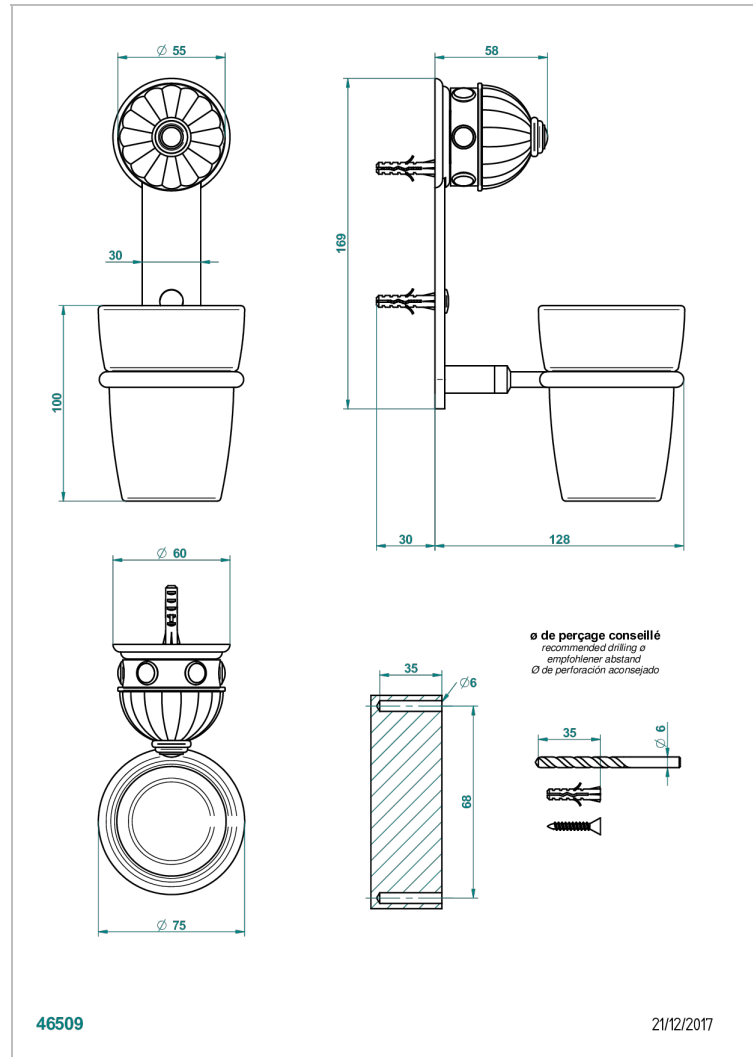

CHEVERNY RED JASPER

A1U-536

Wall mounted glass tumbler and holder

THG[®]
PARIS

CHARACTERISTIC

- Cheverny red Jasper
- Wall mounted glass tumbler and holder

AVAILABLE FINITIONS

Antique nickel - H28
Black ceram - D30
Blush PVD - H62
Brass color PVD - H49
Brown bronze color PVD - F33
Gold color PVD - H52