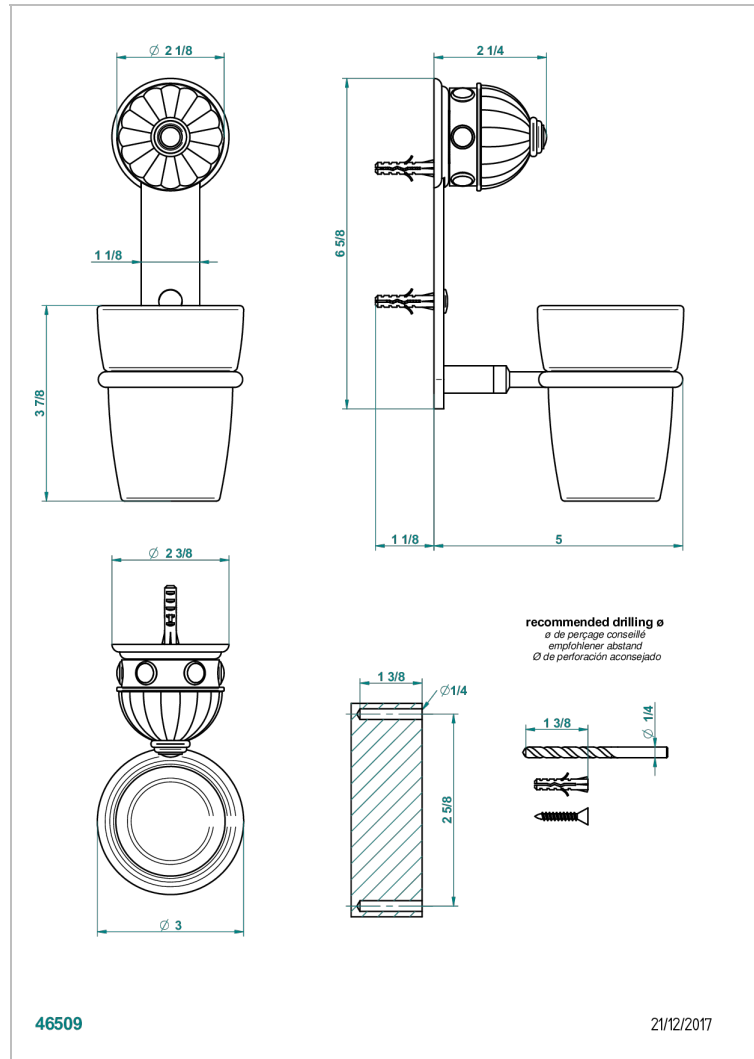

# CHEVERNY RED JASPER

A1U-536

Wall mounted glass tumbler and holder

## CHARACTERISTIC

- Cheverny red Jasper
- Wall mounted glass tumbler and holder