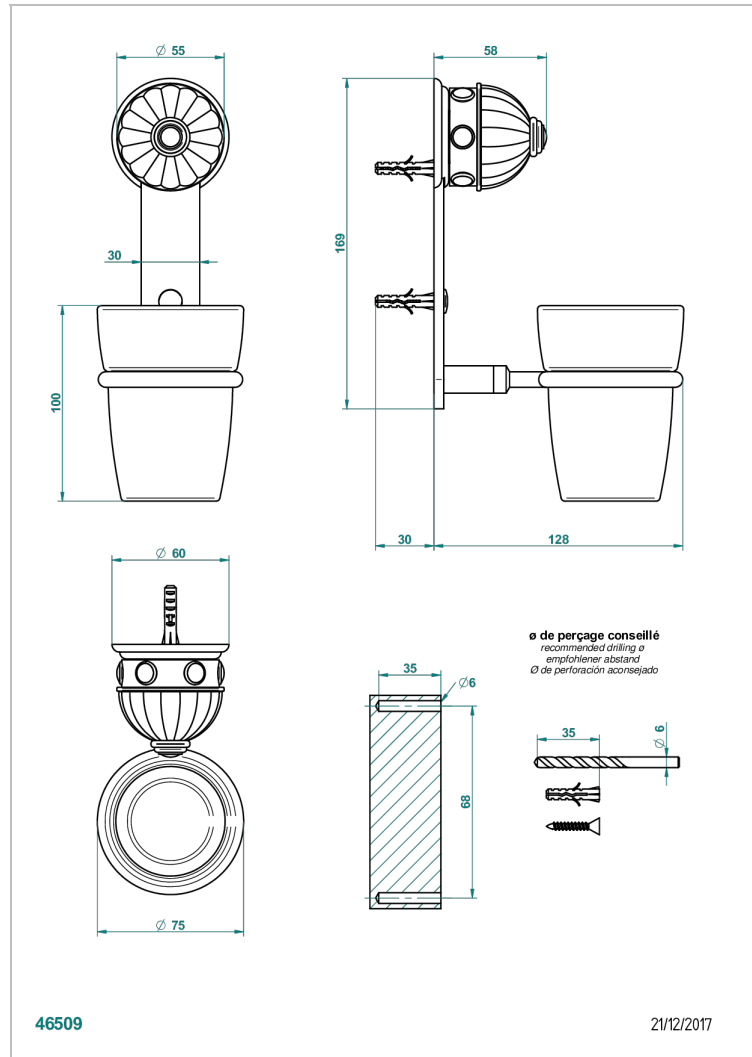

CHEVERNY RED JASPER

A1U-536

Wall mounted glass tumbler and holder

THG[®]
PARIS

CHARACTERISTIC

- Cheverny red Jasper
- Wall mounted glass tumbler and holder

AVAILABLE FINITIONS

Antique nickel - H28
Black ceram - D30
Blush PVD - H62
Brass color PVD - H49
Brown bronze color PVD - F33
Gold color PVD - H52