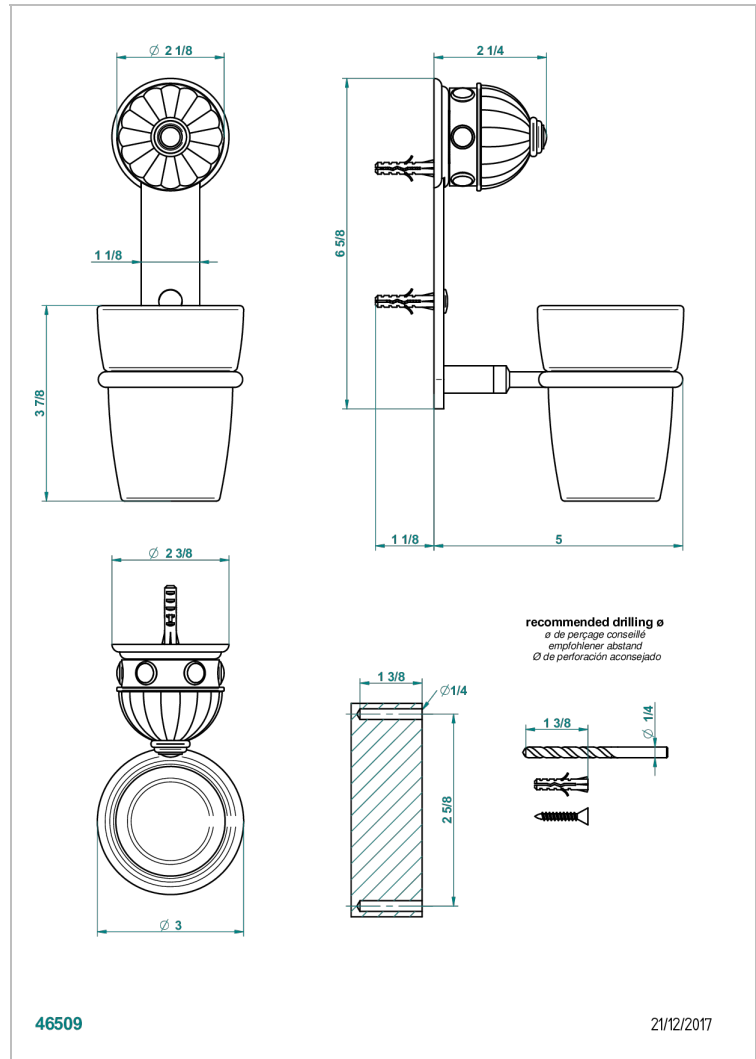

CHEVERNY RED JASPER

A1U-536

Wall mounted glass tumbler and holder

CHARACTERISTIC

- Cheverny red Jasper
- Wall mounted glass tumbler and holder

AVAILABLE FINITIONS

Antique nickel - H28
Black ceram - D30
Blush PVD - H62
Brass color PVD - H49
Brown bronze color PVD - F33
Gold color PVD - H52