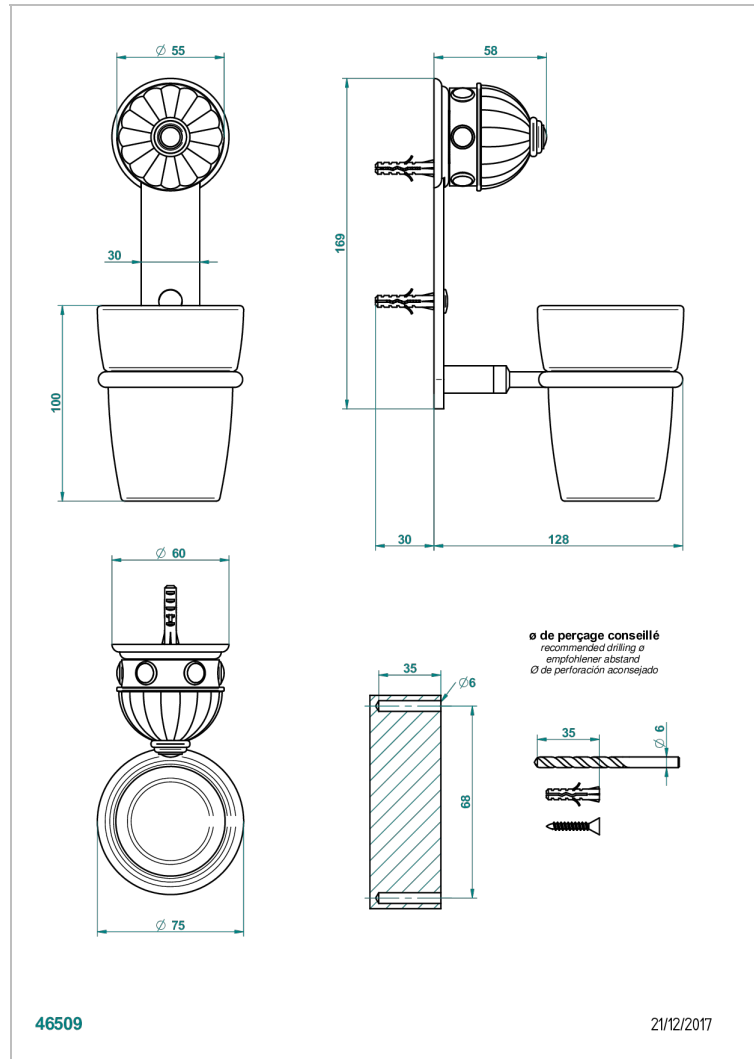

AMBOISE RED JASPER

A1L-536

Tumbler holder, wall mounted

CHARACTERISTIC

- Amboise Red Jasper
- Tumbler holder, wall mounted

AVAILABLE FINITIONS

Black ceram - D30
Blush PVD - H62
Brass color PVD - H49
Brown bronze color PVD - F33
Chrome polished - A02
Chrome polished / gold polished - G02