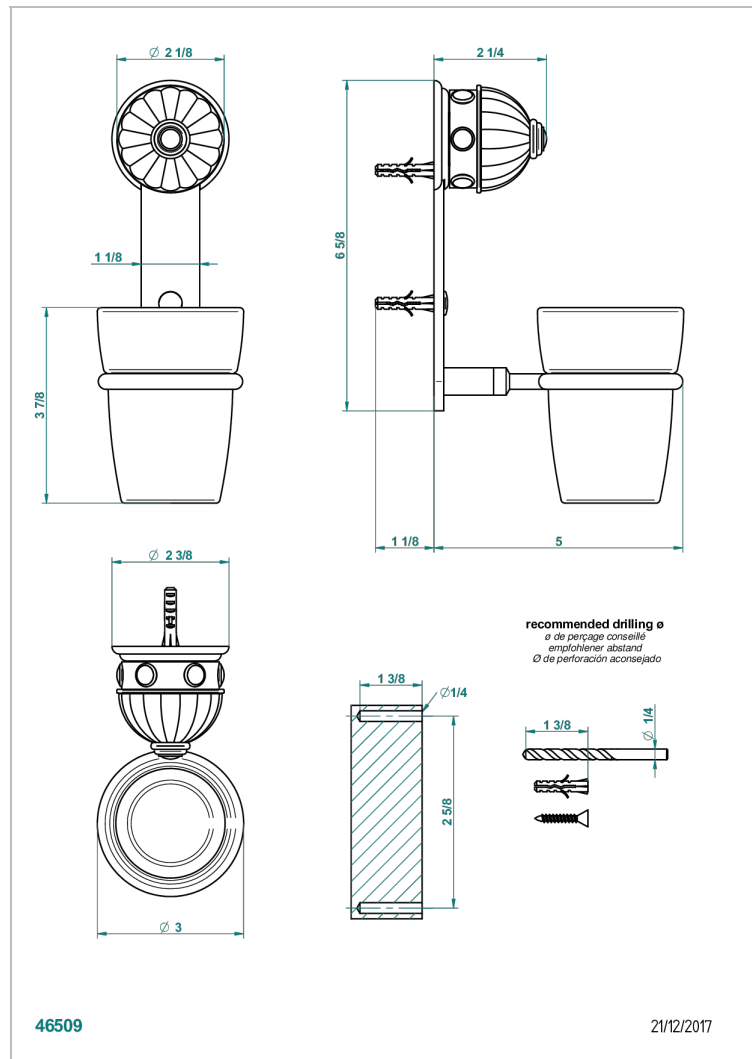

# AMBOISE RED JASPER

A1L-536

Tumbler holder, wall mounted

## CHARACTERISTIC

- Amboise Red Jasper
- Tumbler holder, wall mounted