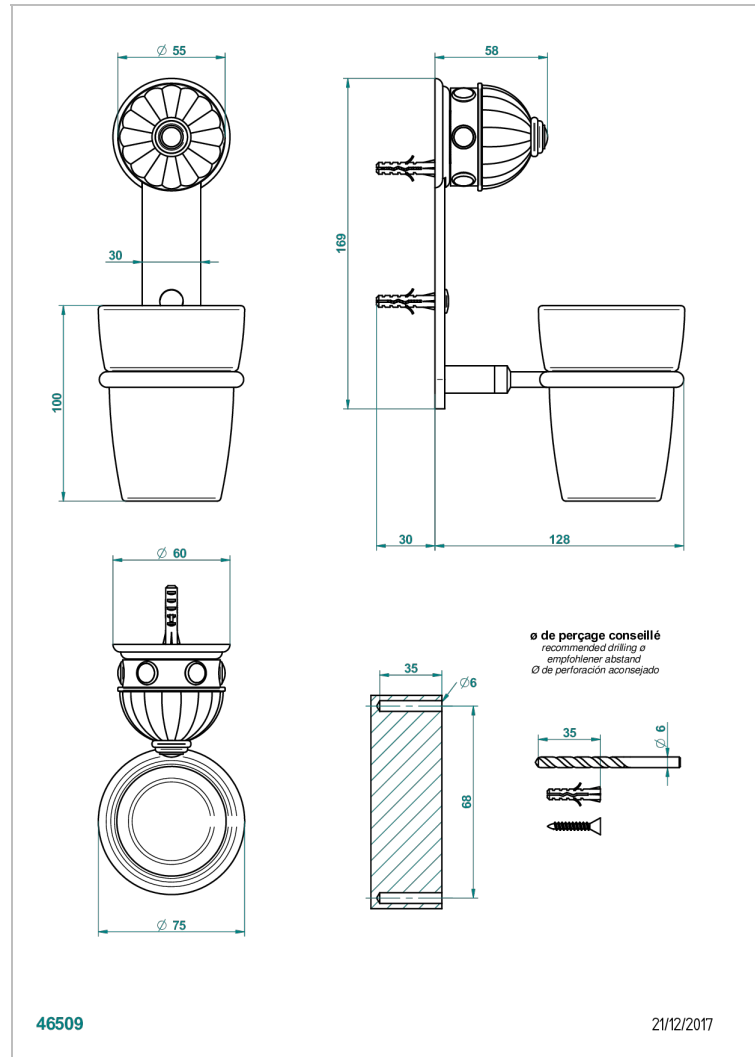

# AMBOISE RED JASPER

A1L-536

Wall mounted glass tumbler and holder

## CHARACTERISTIC

- Amboise Red Jasper
- Wall mounted glass tumbler and holder