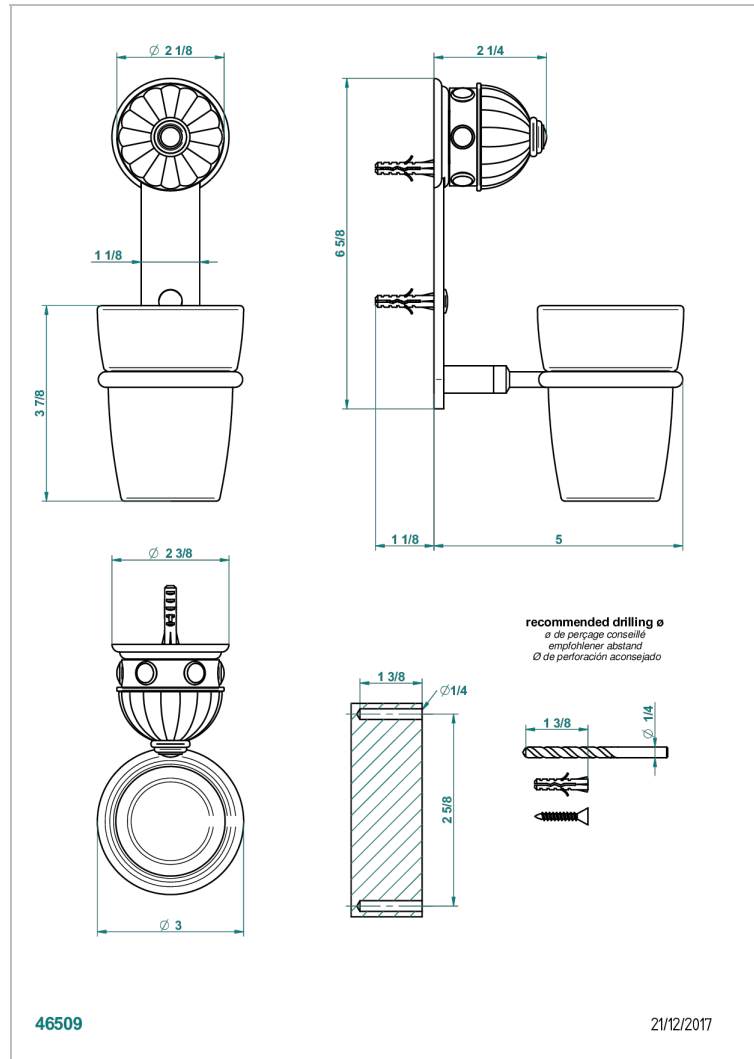

AMBOISE RED JASPER

A1L-536

Wall mounted glass tumbler and holder

CHARACTERISTIC

- Amboise Red Jasper
- Wall mounted glass tumbler and holder

AVAILABLE FINITIONS

Antique nickel - H28
 Black ceram - D30
 Blush PVD - H62
 Brass color PVD - H49
 Brown bronze color PVD - F33
 Gold color PVD - H52