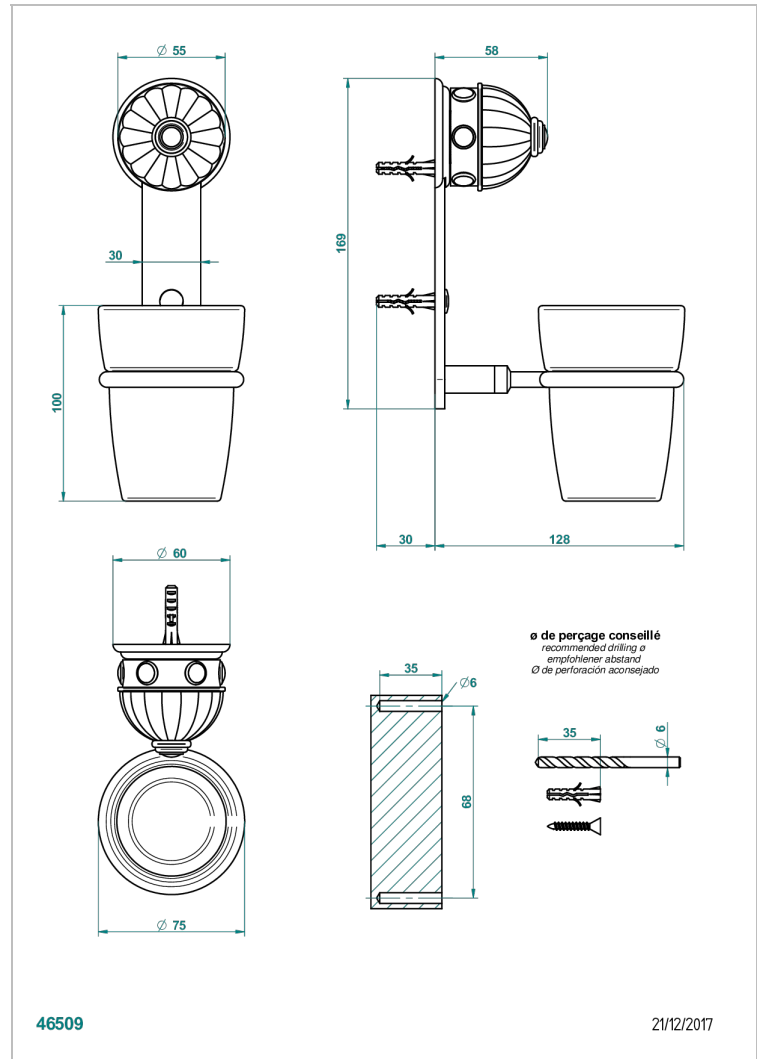

AMBOISE RED JASPER

A1L-536

Wall mounted glass tumbler and holder

THG[®]
PARIS

CHARACTERISTIC

- Amboise Red Jasper
- Wall mounted glass tumbler and holder

AVAILABLE FINITIONS

Antique nickel - H28
Black ceram - D30
Blush PVD - H62
Brass color PVD - H49
Brown bronze color PVD - F33
Gold color PVD - H52