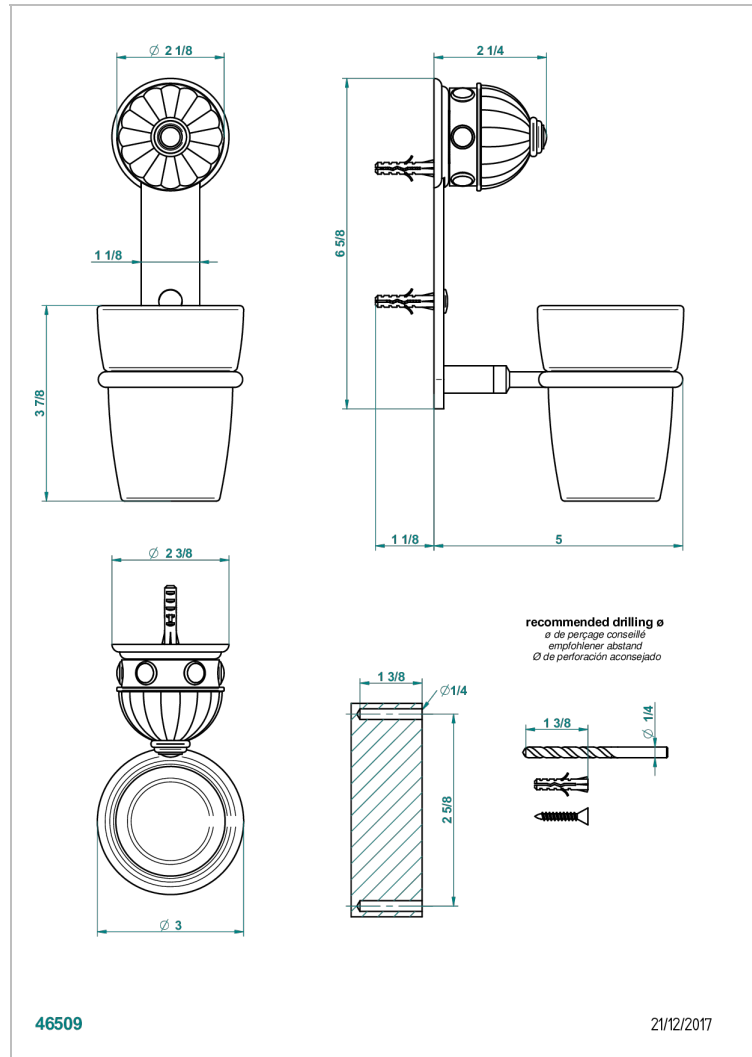

AMBOISE RED JASPER

A1L-536

Wall mounted glass tumbler and holder

CHARACTERISTIC

- Amboise Red Jasper
- Wall mounted glass tumbler and holder

AVAILABLE FINITIONS

Antique nickel - H28
 Black ceram - D30
 Blush PVD - H62
 Brass color PVD - H49
 Brown bronze color PVD - F33
 Gold color PVD - H52