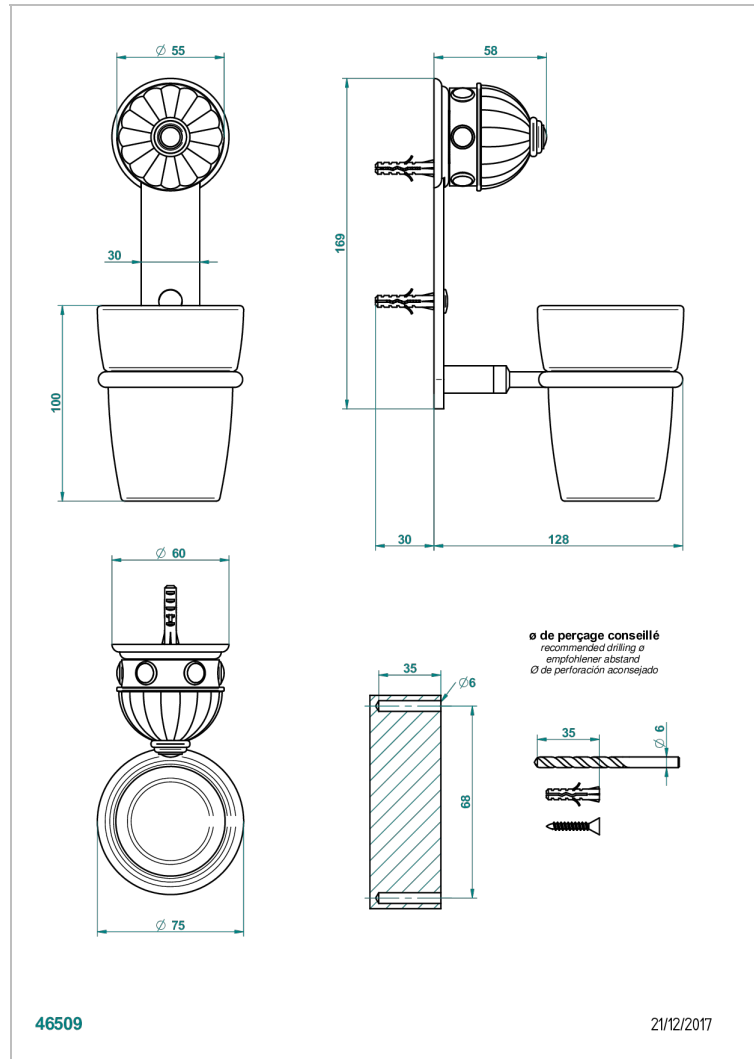

AMBOISE RED JASPER

A1L-536

Wall mounted glass tumbler and holder

CHARACTERISTIC

- Amboise Red Jasper
- Wall mounted glass tumbler and holder

AVAILABLE FINITIONS

Antique nickel - H28
Black ceram - D30
Blush PVD - H62
Brass color PVD - H49
Brown bronze color PVD - F33
Gold color PVD - H52