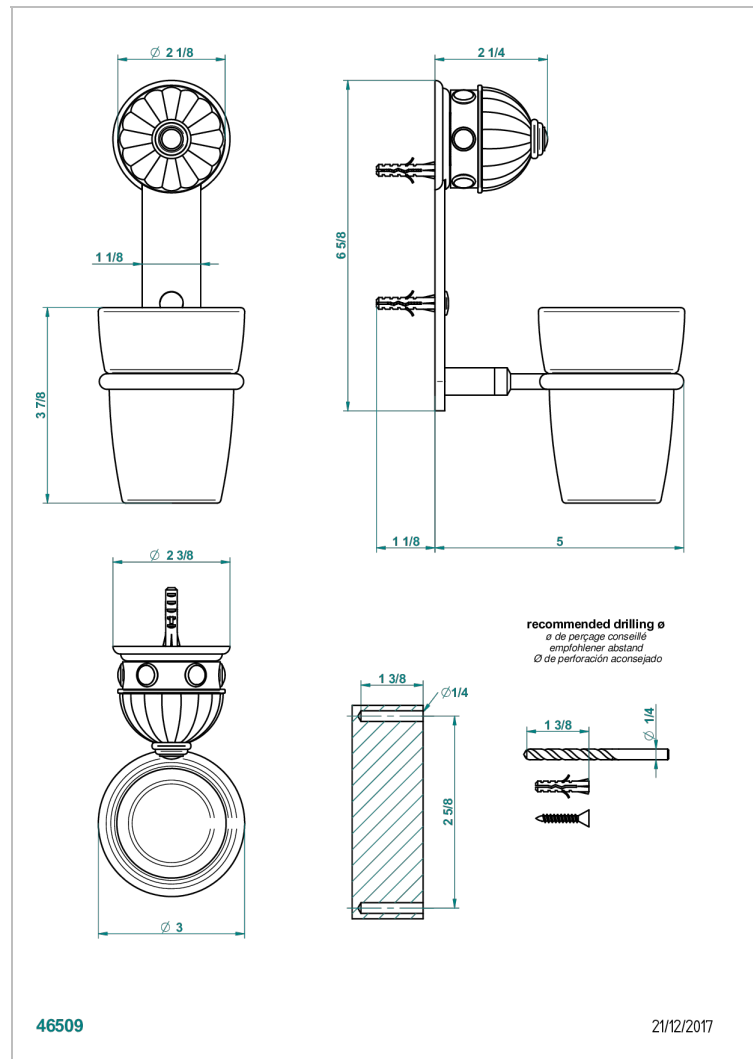

AMBOISE RED JASPER

A1L-536

Wall mounted glass tumbler and holder

CHARACTERISTIC

- Amboise Red Jasper
- Wall mounted glass tumbler and holder

AVAILABLE FINITIONS

Antique nickel - H28
 Black ceram - D30
 Blush PVD - H62
 Brass color PVD - H49
 Brown bronze color PVD - F33
 Gold color PVD - H52