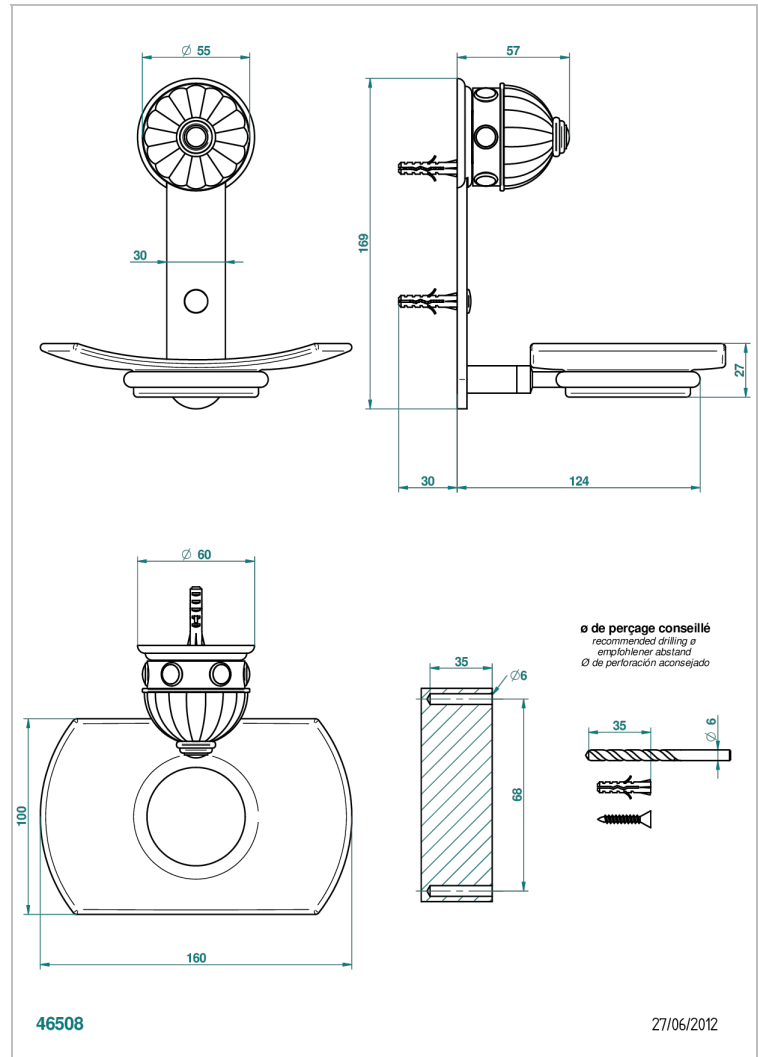

# CHEVERNY RED JASPER

A1U-500

Glass soap dish, wall mounted

THG<sup>®</sup>  
PARIS

## CHARACTERISTIC

- Cheverny red Jasper
- Glass soap dish, wall mounted